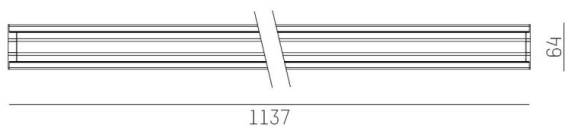

TRAIL

610-1254031716060

TRAIL LIGHT INSERT IP54 WB UGR MOUNTING RAIL LIGHT INSERT made of aluminium, black, similar to RAL 9005, linear optics beam 90°, light output direct, with converter, max. 600mA, dimmability: not dimmable, through wiring 7-polig, IP54

DRAWING

TECHNICAL DETAILS

System perform. [W]	61
Bulb type	LED
Current sec. [mA]	600
Colour temp. [K]	6500K
CRI	>80
Optics	high quality linear optics
Designer	INHOUSE
Converter	with converter
Dimming	not dimmable
Light output	direct
Beam angle [°]	90°
Voltage [V]	220-240V 50/60Hz
Through wiring	7-polig
Material	aluminium
Length [mm]	1137
Width [mm]	64
Height [mm]	25
IP protection class	IP54
Voltage class	protection cl. I
Shock resistance	IK06
Net weight [kg]	1,40
Colour lamp	black
RAL	9005
EAN-Number	9010870181199
Lifetime [h]	L90 B10 70 000
Ambient temperature	-20° bis +50°
Energy efficiency cl.	C
No. of luminaires B16A	22
IFS suitable	Yes