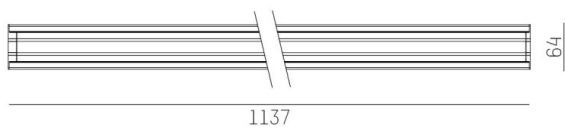

**TRAIL**

**610-1254031717060**

TRAIL LIGHT INSERT IP54 WB UGR MOUNTING RAIL LIGHT INSERT made of aluminium, black, similar to RAL 9005, linear optics beam 90°, light output direct, with converter, max. 600mA, dimmability: not dimmable, through wiring 7-polig, IP54

**DRAWING**

**TECHNICAL DETAILS**

System perform. [W]	61
Bulb type	LED
Current sec. [mA]	600
Colour temp. [K]	3500K
CRI	>80
Optics	high quality linear optics
Designer	INHOUSE
Converter	with converter
Dimming	not dimmable
Light output	direct
Beam angle [°]	90°
Voltage [V]	220-240V 50/60Hz
Through wiring	7-polig
Material	aluminium
Length [mm]	1137
Width [mm]	64
Height [mm]	25
IP protection class	IP54
Voltage class	protection cl. I
Shock resistance	IK06
Net weight [kg]	1,40
Colour lamp	black
RAL	9005
EAN-Number	9010870181212
Lifetime [h]	L90 B10 70 000
Ambient temperature	-20° bis +50°
Energy efficiency cl.	C
No. of luminaires B16A	22
IFS suitable	Yes