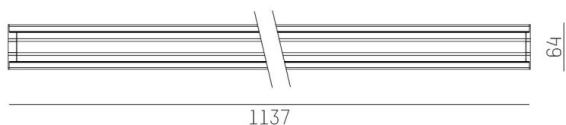

**TRAIL**

**610-1254031719060**

TRAIL LIGHT INSERT IP54 WB UGR MOUNTING RAIL LIGHT INSERT made of aluminium, black, similar to RAL 9005, linear optics beam 90°, light output direct, with converter, max. 600mA, dimmability: not dimmable, through wiring 7-polig, IP54

**DRAWING**

**TECHNICAL DETAILS**

System perform. [W]	61
Bulb type	LED
Current sec. [mA]	600
Colour temp. [K]	3000K
CRI	>80
Optics	high quality linear optics
Designer	INHOUSE
Converter	with converter
Dimming	not dimmable
Light output	direct
Beam angle [°]	90°
Voltage [V]	220-240V 50/60Hz
Through wiring	7-polig
Material	aluminium
Length [mm]	1137
Width [mm]	64
Height [mm]	25
IP protection class	IP54
Voltage class	protection cl. I
Shock resistance	IK06
Net weight [kg]	1,40
Colour lamp	black
RAL	9005
EAN-Number	9010870181236
Lifetime [h]	L90 B10 70 000
Ambient temperature	-20° bis +50°
Energy efficiency cl.	C
No. of luminaires B16A	22
IFS suitable	Yes