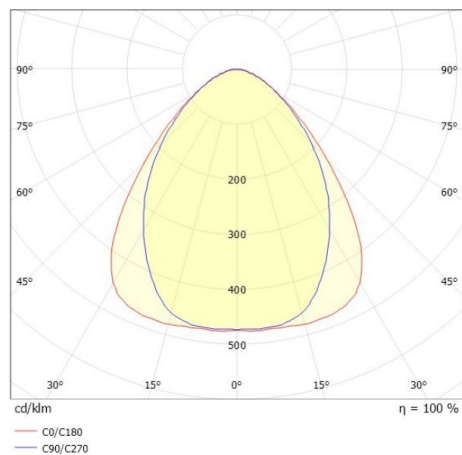

TRAIL

610-1255021314060

TRAIL LIGHT INSERT IP54 WB MOUNTING RAIL LIGHT INSERT made of aluminium, black, similar to RAL 9005, linear optics beam 90°, light output direct, UGR <25, with converter, max. 400mA, dimmability: not dimmable, through wiring 7-polig, IP54

DRAWING

TECHNICAL DETAILS

System perform. [W]	60
Bulb type	LED
Luminous flux [lm]	9450
Current sec. [mA]	400
Colour temp. [K]	4000K
CRI	>80
UGR	<25
Optics	high quality linear optics
Designer	INHOUSE
Converter	with converter
Dimming	not dimmable
Light output	direct
Beam angle [°]	90°
Voltage [V]	220-240V 50/60Hz
Through wiring	7-polig
Material	aluminium
Length [mm]	1696
Width [mm]	64
Height [mm]	25
IP protection class	IP54
Voltage class	protection cl. I
Shock resistance	IK06
Net weight [kg]	1,96
Colour lamp	black
RAL	9005
EAN-Number	9010870181960
Lifetime [h]	L90 B10 100 000
Ambient temperature	-20° bis +50°
Energy efficiency cl.	C
No. of luminaires B16A	24
IFS suitable	Yes

LIGHT DISTRIBUTION CURVE

The values are rated values. Power and luminous flux are initially subject to a tolerance of +/- 10%. Colour temperature tolerance: +/- 150 K. The values apply to an ambient temperature of 25°C unless otherwise specified.