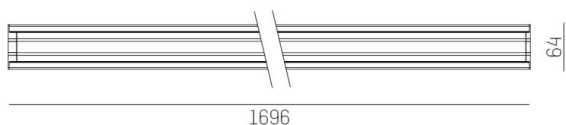

TRAIL

610-1255021314060

TRAIL LIGHT INSERT IP54 WB MOUNTING RAIL LIGHT INSERT made of aluminium, black, similar to RAL 9005, linear optics beam 90°, light output direct, UGR <25, with converter, max. 400mA, dimmability: not dimmable, through wiring 7-polig, IP54

DRAWING

TECHNICAL DETAILS

System perform. [W]	60
Bulb type	LED
Luminous flux [lm]	9450
Current sec. [mA]	400
Colour temp. [K]	4000K
CRI	>80
UGR	<25
Optics	high quality linear optics
Designer	INHOUSE
Converter	with converter
Dimming	not dimmable
Light output	direct
Beam angle [°]	90°
Voltage [V]	220-240V 50/60Hz
Through wiring	7-polig
Material	aluminium
Length [mm]	1696
Width [mm]	64
Height [mm]	25
IP protection class	IP54
Voltage class	protection cl. I
Shock resistance	IK06
Net weight [kg]	1,96
Colour lamp	black
RAL	9005
EAN-Number	9010870181960
Lifetime [h]	L90 B10 100 000
Ambient temperature	-20° bis +50°
Energy efficiency cl.	C
No. of luminaires B16A	24
IFS suitable	Yes