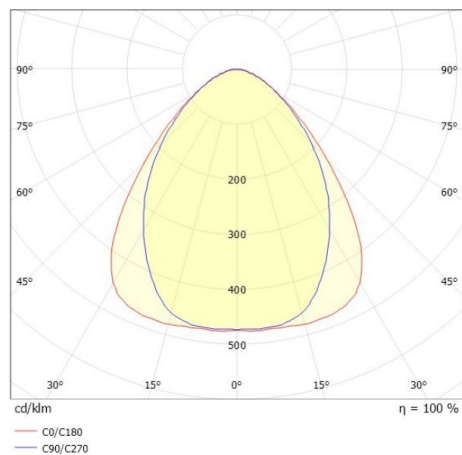

TRAIL

610-1255021315060

TRAIL LIGHT INSERT IP54 WB MOUNTING RAIL LIGHT INSERT made of aluminium, black, similar to RAL 9005, linear optics beam 90°, light output direct, UGR <25, with converter, max. 400mA, dimmability: not dimmable, through wiring 7-polig, IP54

DRAWING

TECHNICAL DETAILS

System perform. [W]	60
Bulb type	LED
Luminous flux [lm]	9450
Current sec. [mA]	400
Colour temp. [K]	5000K
CRI	>80
UGR	<25
Optics	high quality linear optics
Designer	INHOUSE
Converter	with converter
Dimming	not dimmable
Light output	direct
Beam angle [°]	90°
Voltage [V]	220-240V 50/60Hz
Through wiring	7-polig
Material	aluminium
Length [mm]	1696
Width [mm]	64
Height [mm]	25
IP protection class	IP54
Voltage class	protection cl. I
Shock resistance	IK06
Net weight [kg]	1,96
Colour lamp	black
RAL	9005
EAN-Number	9010870181984
Lifetime [h]	L90 B10 100 000
Ambient temperature	-20° bis +50°
Energy efficiency cl.	C
No. of luminaires B16A	24
IFS suitable	Yes

LIGHT DISTRIBUTION CURVE

The values are rated values. Power and luminous flux are initially subject to a tolerance of +/- 10%. Colour temperature tolerance: +/- 150 K. The values apply to an ambient temperature of 25°C unless otherwise specified.