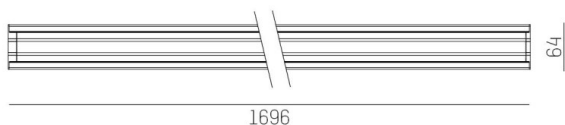

TRAIL

610-1255021315060

TRAIL LIGHT INSERT IP54 WB MOUNTING RAIL LIGHT INSERT made of aluminium, black, similar to RAL 9005, linear optics beam 90°, light output direct, UGR <25, with converter, max. 400mA, dimmability: not dimmable, through wiring 7-polig, IP54

DRAWING

TECHNICAL DETAILS

System perform. [W]	60
Bulb type	LED
Luminous flux [lm]	9450
Current sec. [mA]	400
Colour temp. [K]	5000K
CRI	>80
UGR	<25
Optics	high quality linear optics
Designer	INHOUSE
Converter	with converter
Dimming	not dimmable
Light output	direct
Beam angle [°]	90°
Voltage [V]	220-240V 50/60Hz
Through wiring	7-polig
Material	aluminium
Length [mm]	1696
Width [mm]	64
Height [mm]	25
IP protection class	IP54
Voltage class	protection cl. I
Shock resistance	IK06
Net weight [kg]	1,96
Colour lamp	black
RAL	9005
EAN-Number	9010870181984
Lifetime [h]	L90 B10 100 000
Ambient temperature	-20° bis +50°
Energy efficiency cl.	C
No. of luminaires B16A	24
IFS suitable	Yes