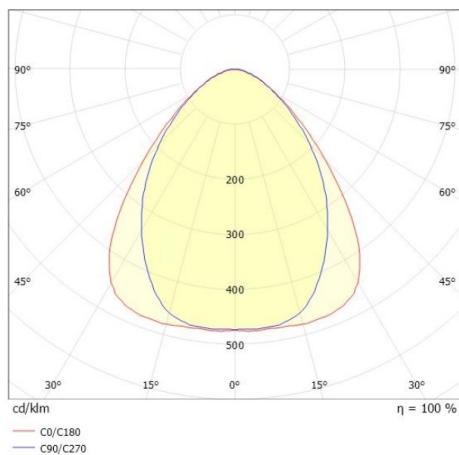

TRAIL

610-1255021317060

TRAIL LIGHT INSERT IP54 WB MOUNTING RAIL LIGHT INSERT made of aluminium, black, similar to RAL 9005, linear optics beam 90°, light output direct, UGR <25, with converter, max. 400mA, dimmability: not dimmable, through wiring 7-polig, IP54

DRAWING

TECHNICAL DETAILS

System perform. [W]	60
Bulb type	LED
Luminous flux [lm]	8970
Current sec. [mA]	400
Colour temp. [K]	3500K
CRI	>80
UGR	<25
Optics	high quality linear optics
Designer	INHOUSE
Converter	with converter
Dimming	not dimmable
Light output	direct
Beam angle [°]	90°
Voltage [V]	220-240V 50/60Hz
Through wiring	7-polig
Material	aluminium
Length [mm]	1696
Width [mm]	64
Height [mm]	25
IP protection class	IP54
Voltage class	protection cl. I
Shock resistance	IK06
Net weight [kg]	1,96
Colour lamp	black
RAL	9005
EAN-Number	9010870182028
Lifetime [h]	L90 B10 100 000
Ambient temperature	-20° bis +50°
Energy efficiency cl.	C
No. of luminaires B16A	24
IFS suitable	Yes

LIGHT DISTRIBUTION CURVE

The values are rated values. Power and luminous flux are initially subject to a tolerance of +/- 10%. Colour temperature tolerance: +/- 150 K. The values apply to an ambient temperature of 25°C unless otherwise specified.