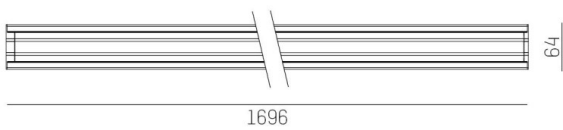

TRAIL

610-1255021317060

TRAIL LIGHT INSERT IP54 WB MOUNTING RAIL LIGHT INSERT made of aluminium, black, similar to RAL 9005, linear optics beam 90°, light output direct, UGR <25, with converter, max. 400mA, dimmability: not dimmable, through wiring 7-polig, IP54

DRAWING

TECHNICAL DETAILS

System perform. [W]	60
Bulb type	LED
Luminous flux [lm]	8970
Current sec. [mA]	400
Colour temp. [K]	3500K
CRI	>80
UGR	<25
Optics	high quality linear optics
Designer	INHOUSE
Converter	with converter
Dimming	not dimmable
Light output	direct
Beam angle [°]	90°
Voltage [V]	220-240V 50/60Hz
Through wiring	7-polig
Material	aluminium
Length [mm]	1696
Width [mm]	64
Height [mm]	25
IP protection class	IP54
Voltage class	protection cl. I
Shock resistance	IK06
Net weight [kg]	1,96
Colour lamp	black
RAL	9005
EAN-Number	9010870182028
Lifetime [h]	L90 B10 100 000
Ambient temperature	-20° bis +50°
Energy efficiency cl.	C
No. of luminaires B16A	24
IFS suitable	Yes