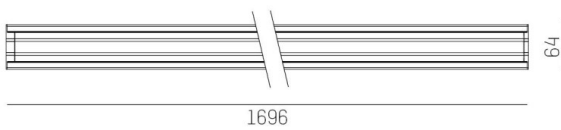

TRAIL

610-1255021319060

TRAIL LIGHT INSERT IP54 WB MOUNTING RAIL LIGHT INSERT made of aluminium, black, similar to RAL 9005, linear optics beam 90°, light output direct, UGR <25, with converter, max. 400mA, dimmability: not dimmable, through wiring 7-polig, IP54

DRAWING

TECHNICAL DETAILS

System perform. [W]	60
Bulb type	LED
Luminous flux [lm]	8970
Current sec. [mA]	400
Colour temp. [K]	3000K
CRI	>80
UGR	<25
Optics	high quality linear optics
Designer	INHOUSE
Converter	with converter
Dimming	not dimmable
Light output	direct
Beam angle [°]	90°
Voltage [V]	220-240V 50/60Hz
Through wiring	7-polig
Material	aluminium
Length [mm]	1696
Width [mm]	64
Height [mm]	25
IP protection class	IP54
Voltage class	protection cl. I
Shock resistance	IK06
Net weight [kg]	1,96
Colour lamp	black
RAL	9005
EAN-Number	9010870182042
Lifetime [h]	L90 B10 100 000
Ambient temperature	-20° bis +50°
Energy efficiency cl.	C
No. of luminaires B16A	24
IFS suitable	Yes