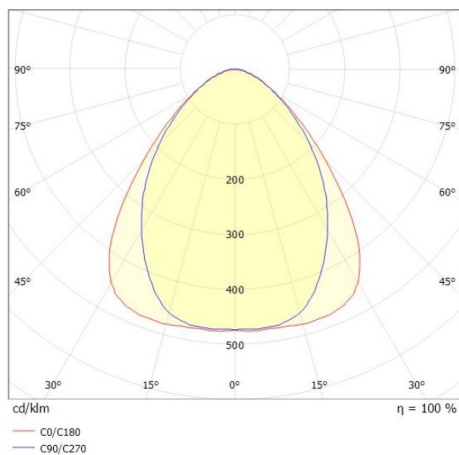

TRAIL

610-1255021319060

TRAIL LIGHT INSERT IP54 WB MOUNTING RAIL LIGHT INSERT made of aluminium, black, similar to RAL 9005, linear optics beam 90°, light output direct, UGR <25, with converter, max. 400mA, dimmability: not dimmable, through wiring 7-polig, IP54

DRAWING

TECHNICAL DETAILS

System perform. [W]	60
Bulb type	LED
Luminous flux [lm]	8970
Current sec. [mA]	400
Colour temp. [K]	3000K
CRI	>80
UGR	<25
Optics	high quality linear optics
Designer	INHOUSE
Converter	with converter
Dimming	not dimmable
Light output	direct
Beam angle [°]	90°
Voltage [V]	220-240V 50/60Hz
Through wiring	7-polig
Material	aluminium
Length [mm]	1696
Width [mm]	64
Height [mm]	25
IP protection class	IP54
Voltage class	protection cl. I
Shock resistance	IK06
Net weight [kg]	1,96
Colour lamp	black
RAL	9005
EAN-Number	9010870182042
Lifetime [h]	L90 B10 100 000
Ambient temperature	-20° bis +50°
Energy efficiency cl.	C
No. of luminaires B16A	24
IFS suitable	Yes

LIGHT DISTRIBUTION CURVE

The values are rated values. Power and luminous flux are initially subject to a tolerance of +/- 10%. Colour temperature tolerance: +/- 150 K. The values apply to an ambient temperature of 25°C unless otherwise specified.