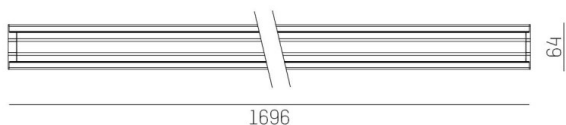

TRAIL

610-1255021814060

TRAIL LIGHT INSERT IP54 HR MOUNTING RAIL LIGHT INSERT made of aluminium, black, similar to RAL 9005, linear optics beam 30°, light output direct, UGR <22, with converter, max. 400mA, dimmability: not dimmable, through wiring IP54

DRAWING

TECHNICAL DETAILS

System perform. [W]	60
Bulb type	LED
Luminous flux [lm]	9660
Current sec. [mA]	400
Colour temp. [K]	4000K
CRI	>80
UGR	<22
Optics	high quality linear optics
Designer	INHOUSE
Converter	with converter
Dimming	not dimmable
Light output	direct
Beam angle [°]	30°
Voltage [V]	220-240V 50/60Hz
Through wiring	7-polig
Material	aluminium
Length [mm]	1696
Width [mm]	64
Height [mm]	25
IP protection class	IP54
Voltage class	protection cl. I
Shock resistance	IK06
Net weight [kg]	1,96
Colour lamp	black
RAL	9005
EAN-Number	9010870182264
Lifetime [h]	L90 B10 100 000
Ambient temperature	-20° bis +50°
Energy efficiency cl.	C
No. of luminaires B16A	24
IFS suitable	Yes