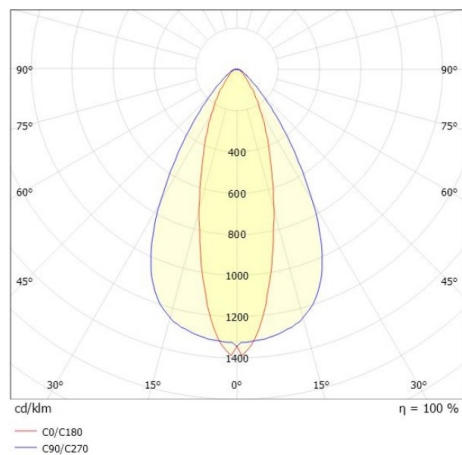

TRAIL

610-1255021814060

TRAIL LIGHT INSERT IP54 HR MOUNTING RAIL LIGHT INSERT made of aluminium, black, similar to RAL 9005, linear optics beam 30°, light output direct, UGR <22, with converter, max. 400mA, dimmability: not dimmable, through wiring IP54

DRAWING

TECHNICAL DETAILS

System perform. [W]	60
Bulb type	LED
Luminous flux [lm]	9660
Current sec. [mA]	400
Colour temp. [K]	4000K
CRI	>80
UGR	<22
Optics	high quality linear optics
Designer	INHOUSE
Converter	with converter
Dimming	not dimmable
Light output	direct
Beam angle [°]	30°
Voltage [V]	220-240V 50/60Hz
Through wiring	7-polig
Material	aluminium
Length [mm]	1696
Width [mm]	64
Height [mm]	25
IP protection class	IP54
Voltage class	protection cl. I
Shock resistance	IK06
Net weight [kg]	1,96
Colour lamp	black
RAL	9005
EAN-Number	9010870182264
Lifetime [h]	L90 B10 100 000
Ambient temperature	-20° bis +50°
Energy efficiency cl.	C
No. of luminaires B16A	24
IFS suitable	Yes

LIGHT DISTRIBUTION CURVE

The values are rated values. Power and luminous flux are initially subject to a tolerance of +/- 10%. Colour temperature tolerance: +/- 150 K. The values apply to an ambient temperature of 25°C unless otherwise specified.