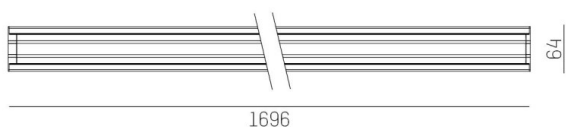

TRAIL

610-1255021816060

TRAIL LIGHT INSERT IP54 HR MOUNTING RAIL LIGHT INSERT made of aluminium, black, similar to RAL 9005, linear optics beam 30°, light output direct, UGR <22, with converter, max. 400mA, dimmability: not dimmable, through wiring IP54

DRAWING

TECHNICAL DETAILS

System perform. [W]	60
Bulb type	LED
Luminous flux [lm]	9660
Current sec. [mA]	400
Colour temp. [K]	6500K
CRI	>80
UGR	<22
Optics	high quality linear optics
Designer	INHOUSE
Converter	with converter
Dimming	not dimmable
Light output	direct
Beam angle [°]	30°
Voltage [V]	220-240V 50/60Hz
Through wiring	7-polig
Material	aluminium
Length [mm]	1696
Width [mm]	64
Height [mm]	25
IP protection class	IP54
Voltage class	protection cl. I
Shock resistance	IK06
Net weight [kg]	1,96
Colour lamp	black
RAL	9005
EAN-Number	9010870182301
Lifetime [h]	L90 B10 100 000
Ambient temperature	-20° bis +50°
Energy efficiency cl.	C
No. of luminaires B16A	24
IFS suitable	Yes