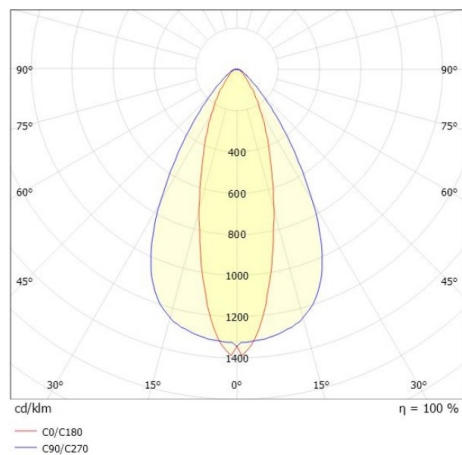

TRAIL

610-1255021816060

TRAIL LIGHT INSERT IP54 HR MOUNTING RAIL LIGHT INSERT made of aluminium, black, similar to RAL 9005, linear optics beam 30°, light output direct, UGR <22, with converter, max. 400mA, dimmability: not dimmable, through wiring IP54

DRAWING

TECHNICAL DETAILS

System perform. [W]	60
Bulb type	LED
Luminous flux [lm]	9660
Current sec. [mA]	400
Colour temp. [K]	6500K
CRI	>80
UGR	<22
Optics	high quality linear optics
Designer	INHOUSE
Converter	with converter
Dimming	not dimmable
Light output	direct
Beam angle [°]	30°
Voltage [V]	220-240V 50/60Hz
Through wiring	7-polig
Material	aluminium
Length [mm]	1696
Width [mm]	64
Height [mm]	25
IP protection class	IP54
Voltage class	protection cl. I
Shock resistance	IK06
Net weight [kg]	1,96
Colour lamp	black
RAL	9005
EAN-Number	9010870182301
Lifetime [h]	L90 B10 100 000
Ambient temperature	-20° bis +50°
Energy efficiency cl.	C
No. of luminaires B16A	24
IFS suitable	Yes

LIGHT DISTRIBUTION CURVE

The values are rated values. Power and luminous flux are initially subject to a tolerance of +/- 10%. Colour temperature tolerance: +/- 150 K. The values apply to an ambient temperature of 25°C unless otherwise specified.