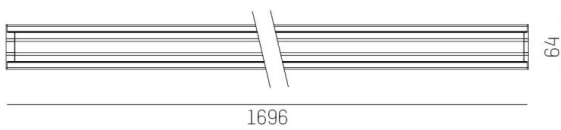

TRAIL

610-1255031314050

TRAIL LIGHT INSERT IP54 WB MOUNTING RAIL LIGHT INSERT made of aluminium, white, similar to RAL 9016, linear optics beam 90°, light output direct, UGR <22, with converter, max. 600mA, dimmability: not dimmable, through wiring 7-polig, IP54

DRAWING

TECHNICAL DETAILS

System perform. [W]	92
Bulb type	LED
Luminous flux [lm]	13910
Current sec. [mA]	600
Colour temp. [K]	4000K
CRI	>80
UGR	<22
Optics	high quality linear optics
Designer	INHOUSE
Converter	with converter
Dimming	not dimmable
Light output	direct
Beam angle [°]	90°
Voltage [V]	220-240V 50/60Hz
Through wiring	7-polig
Material	aluminium
Length [mm]	1696
Width [mm]	64
Height [mm]	25
IP protection class	IP54
Voltage class	protection cl. I
Shock resistance	IK06
Net weight [kg]	1,96
Colour lamp	white
RAL	9016
EAN-Number	9010506768787
Lifetime [h]	L90 B10 70 000
Ambient temperature	-20° bis +50°
Energy efficiency cl.	C
No. of luminaires B16A	22
IFS suitable	Yes