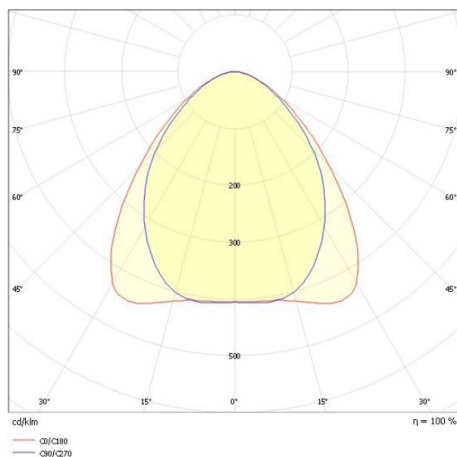

TRAIL

610-1255031314050

TRAIL LIGHT INSERT IP54 WB MOUNTING RAIL LIGHT INSERT made of aluminium, white, similar to RAL 9016, linear optics beam 90°, light output direct, UGR <22, with converter, max. 600mA, dimmability: not dimmable, through wiring 7-polig, IP54

DRAWING

TECHNICAL DETAILS

System perform. [W]	92
Bulb type	LED
Luminous flux [lm]	13910
Current sec. [mA]	600
Colour temp. [K]	4000K
CRI	>80
UGR	<22
Optics	high quality linear optics
Designer	INHOUSE
Converter	with converter
Dimming	not dimmable
Light output	direct
Beam angle [°]	90°
Voltage [V]	220-240V 50/60Hz
Through wiring	7-polig
Material	aluminium
Length [mm]	1696
Width [mm]	64
Height [mm]	25
IP protection class	IP54
Voltage class	protection cl. I
Shock resistance	IK06
Net weight [kg]	1,96
Colour lamp	white
RAL	9016
EAN-Number	9010506768787
Lifetime [h]	L90 B10 70 000
Ambient temperature	-20° bis +50°
Energy efficiency cl.	C
No. of luminaires B16A	22
IFS suitable	Yes

LIGHT DISTRIBUTION CURVE

The values are rated values. Power and luminous flux are initially subject to a tolerance of +/- 10%. Colour temperature tolerance: +/- 150 K. The values apply to an ambient temperature of 25°C unless otherwise specified.