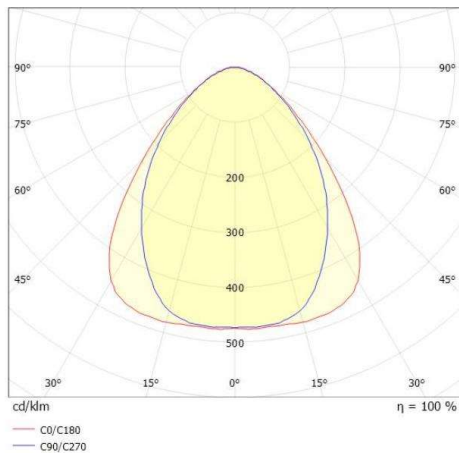

TRAIL

610-1255031314060

TRAIL LIGHT INSERT IP54 WB MOUNTING RAIL LIGHT INSERT made of aluminium, black, similar to RAL 9005, linear optics beam 90°, light output direct, UGR <28, with converter, max. 600mA, dimmability: not dimmable, through wiring 7-polig, IP54

DRAWING

TECHNICAL DETAILS

System perform. [W]	92
Bulb type	LED
Luminous flux [lm]	13610
Current sec. [mA]	600
Colour temp. [K]	4000K
CRI	>80
UGR	<28
Optics	high quality linear optics
Designer	INHOUSE
Converter	with converter
Dimming	not dimmable
Light output	direct
Beam angle [°]	90°
Voltage [V]	220-240V 50/60Hz
Through wiring	7-polig
Material	aluminium
Length [mm]	1696
Width [mm]	64
Height [mm]	25
IP protection class	IP54
Voltage class	protection cl. I
Shock resistance	IK06
Net weight [kg]	1,96
Colour lamp	black
RAL	9005
EAN-Number	9010870182455
Lifetime [h]	L90 B10 70 000
Ambient temperature	-20° bis +50°
Energy efficiency cl.	C
No. of luminaires B16A	22
IFS suitable	Yes

LIGHT DISTRIBUTION CURVE

The values are rated values. Power and luminous flux are initially subject to a tolerance of +/- 10%. Colour temperature tolerance: +/- 150 K. The values apply to an ambient temperature of 25°C unless otherwise specified.