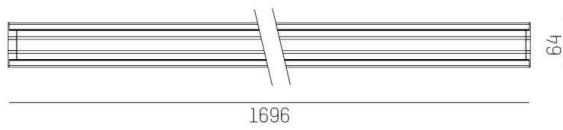

TRAIL

610-1255031314060

TRAIL LIGHT INSERT IP54 WB MOUNTING RAIL LIGHT INSERT made of aluminium, black, similar to RAL 9005, linear optics beam 90°, light output direct, UGR <28, with converter, max. 600mA, dimmability: not dimmable, through wiring 7-polig, IP54

DRAWING

TECHNICAL DETAILS

System perform. [W]	92
Bulb type	LED
Luminous flux [lm]	13610
Current sec. [mA]	600
Colour temp. [K]	4000K
CRI	>80
UGR	<28
Optics	high quality linear optics
Designer	INHOUSE
Converter	with converter
Dimming	not dimmable
Light output	direct
Beam angle [°]	90°
Voltage [V]	220-240V 50/60Hz
Through wiring	7-polig
Material	aluminium
Length [mm]	1696
Width [mm]	64
Height [mm]	25
IP protection class	IP54
Voltage class	protection cl. I
Shock resistance	IK06
Net weight [kg]	1,96
Colour lamp	black
RAL	9005
EAN-Number	9010870182455
Lifetime [h]	L90 B10 70 000
Ambient temperature	-20° bis +50°
Energy efficiency cl.	C
No. of luminaires B16A	22
IFS suitable	Yes