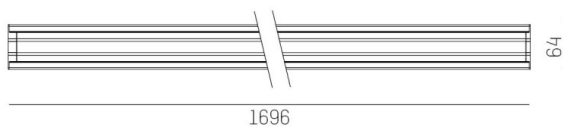

TRAIL

610-1255031315050

TRAIL LIGHT INSERT IP54 WB MOUNTING RAIL LIGHT INSERT made of aluminium, white, similar to RAL 9016, linear optics beam 90°, light output direct, UGR <22, with converter, max. 600mA, dimmability: not dimmable, through wiring 7-polig, IP54

DRAWING

TECHNICAL DETAILS

System perform. [W]	92
Bulb type	LED
Luminous flux [lm]	13910
Current sec. [mA]	600
Colour temp. [K]	5000K
CRI	>80
UGR	<22
Optics	high quality linear optics
Designer	INHOUSE
Converter	with converter
Dimming	not dimmable
Light output	direct
Beam angle [°]	90°
Voltage [V]	220-240V 50/60Hz
Through wiring	7-polig
Material	aluminium
Length [mm]	1696
Width [mm]	64
Height [mm]	25
IP protection class	IP54
Voltage class	protection cl. I
Shock resistance	IK06
Net weight [kg]	1,96
Colour lamp	white
RAL	9016
EAN-Number	9010506771015
Lifetime [h]	L90 B10 70 000
Ambient temperature	-20° bis +50°
Energy efficiency cl.	C
No. of luminaires B16A	22
IFS suitable	Yes