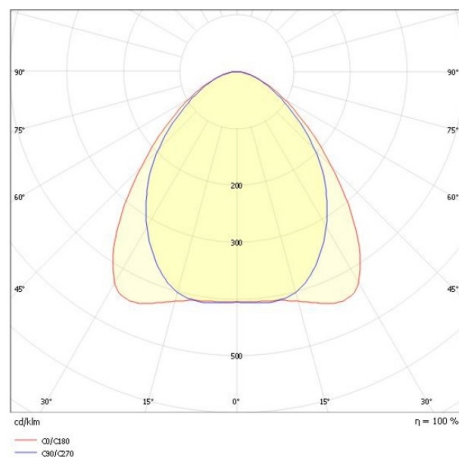

TRAIL

610-1255031315050

TRAIL LIGHT INSERT IP54 WB MOUNTING RAIL LIGHT INSERT made of aluminium, white, similar to RAL 9016, linear optics beam 90°, light output direct, UGR <22, with converter, max. 600mA, dimmability: not dimmable, through wiring 7-polig, IP54

DRAWING

TECHNICAL DETAILS

System perform. [W]	92
Bulb type	LED
Luminous flux [lm]	13910
Current sec. [mA]	600
Colour temp. [K]	5000K
CRI	>80
UGR	<22
Optics	high quality linear optics
Designer	INHOUSE
Converter	with converter
Dimming	not dimmable
Light output	direct
Beam angle [°]	90°
Voltage [V]	220-240V 50/60Hz
Through wiring	7-polig
Material	aluminium
Length [mm]	1696
Width [mm]	64
Height [mm]	25
IP protection class	IP54
Voltage class	protection cl. I
Shock resistance	IK06
Net weight [kg]	1,96
Colour lamp	white
RAL	9016
EAN-Number	9010506771015
Lifetime [h]	L90 B10 70 000
Ambient temperature	-20° bis +50°
Energy efficiency cl.	C
No. of luminaires B16A	22
IFS suitable	Yes

LIGHT DISTRIBUTION CURVE

The values are rated values. Power and luminous flux are initially subject to a tolerance of +/- 10%. Colour temperature tolerance: +/- 150 K. The values apply to an ambient temperature of 25°C unless otherwise specified.