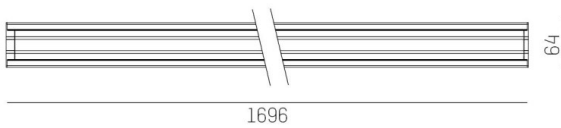

TRAIL

610-1255031316050

TRAIL LIGHT INSERT IP54 WB MOUNTING RAIL LIGHT INSERT made of aluminium, white, similar to RAL 9016, linear optics beam 90°, light output direct, UGR <22, with converter, max. 600mA, dimmability: not dimmable, through wiring 7-polig, IP54

DRAWING

TECHNICAL DETAILS

System perform. [W]	92
Bulb type	LED
Luminous flux [lm]	13910
Current sec. [mA]	600
Colour temp. [K]	6500K
CRI	>80
UGR	<22
Optics	high quality linear optics
Designer	INHOUSE
Converter	with converter
Dimming	not dimmable
Light output	direct
Beam angle [°]	90°
Voltage [V]	220-240V 50/60Hz
Through wiring	7-polig
Material	aluminium
Length [mm]	1696
Width [mm]	64
Height [mm]	25
IP protection class	IP54
Voltage class	protection cl. I
Shock resistance	IK06
Net weight [kg]	1,96
Colour lamp	white
RAL	9016
EAN-Number	9010506771022
Lifetime [h]	L90 B10 70 000
Ambient temperature	-20° bis +50°
Energy efficiency cl.	C
No. of luminaires B16A	22
IFS suitable	Yes