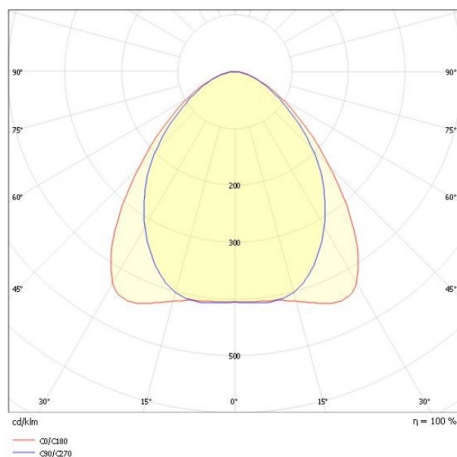

TRAIL

610-1255031316050

TRAIL LIGHT INSERT IP54 WB MOUNTING RAIL LIGHT INSERT made of aluminium, white, similar to RAL 9016, linear optics beam 90°, light output direct, UGR <22, with converter, max. 600mA, dimmability: not dimmable, through wiring 7-polig, IP54

DRAWING

TECHNICAL DETAILS

System perform. [W]	92
Bulb type	LED
Luminous flux [lm]	13910
Current sec. [mA]	600
Colour temp. [K]	6500K
CRI	>80
UGR	<22
Optics	high quality linear optics
Designer	INHOUSE
Converter	with converter
Dimming	not dimmable
Light output	direct
Beam angle [°]	90°
Voltage [V]	220-240V 50/60Hz
Through wiring	7-polig
Material	aluminium
Length [mm]	1696
Width [mm]	64
Height [mm]	25
IP protection class	IP54
Voltage class	protection cl. I
Shock resistance	IK06
Net weight [kg]	1,96
Colour lamp	white
RAL	9016
EAN-Number	9010506771022
Lifetime [h]	L90 B10 70 000
Ambient temperature	-20° bis +50°
Energy efficiency cl.	C
No. of luminaires B16A	22
IFS suitable	Yes

LIGHT DISTRIBUTION CURVE

The values are rated values. Power and luminous flux are initially subject to a tolerance of +/- 10%. Colour temperature tolerance: +/- 150 K. The values apply to an ambient temperature of 25°C unless otherwise specified.