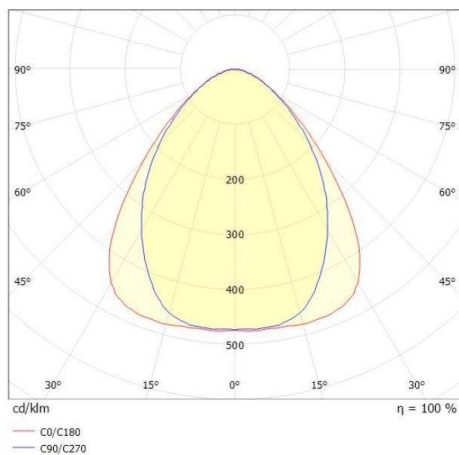

TRAIL

610-1255031316060

TRAIL LIGHT INSERT IP54 WB MOUNTING RAIL LIGHT INSERT made of aluminium, black, similar to RAL 9005, linear optics beam 90°, light output direct, UGR <28, with converter, max. 600mA, dimmability: not dimmable, through wiring 7-polig, IP54

DRAWING

TECHNICAL DETAILS

System perform. [W]	92
Bulb type	LED
Luminous flux [lm]	13610
Current sec. [mA]	600
Colour temp. [K]	6500K
CRI	>80
UGR	<28
Optics	high quality linear optics
Designer	INHOUSE
Converter	with converter
Dimming	not dimmable
Light output	direct
Beam angle [°]	90°
Voltage [V]	220-240V 50/60Hz
Through wiring	7-polig
Material	aluminium
Length [mm]	1696
Width [mm]	64
Height [mm]	25
IP protection class	IP54
Voltage class	protection cl. I
Shock resistance	IK06
Net weight [kg]	1,96
Colour lamp	black
RAL	9005
EAN-Number	9010870182493
Lifetime [h]	L90 B10 70 000
Ambient temperature	-20° bis +50°
Energy efficiency cl.	C
No. of luminaires B16A	22
IFS suitable	Yes

LIGHT DISTRIBUTION CURVE

The values are rated values. Power and luminous flux are initially subject to a tolerance of +/- 10%. Colour temperature tolerance: +/- 150 K. The values apply to an ambient temperature of 25°C unless otherwise specified.