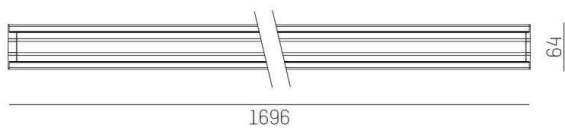

TRAIL

610-1255031316060

TRAIL LIGHT INSERT IP54 WB MOUNTING RAIL LIGHT INSERT made of aluminium, black, similar to RAL 9005, linear optics beam 90°, light output direct, UGR <28, with converter, max. 600mA, dimmability: not dimmable, through wiring 7-polig, IP54

DRAWING

TECHNICAL DETAILS

System perform. [W]	92
Bulb type	LED
Luminous flux [lm]	13610
Current sec. [mA]	600
Colour temp. [K]	6500K
CRI	>80
UGR	<28
Optics	high quality linear optics
Designer	INHOUSE
Converter	with converter
Dimming	not dimmable
Light output	direct
Beam angle [°]	90°
Voltage [V]	220-240V 50/60Hz
Through wiring	7-polig
Material	aluminium
Length [mm]	1696
Width [mm]	64
Height [mm]	25
IP protection class	IP54
Voltage class	protection cl. I
Shock resistance	IK06
Net weight [kg]	1,96
Colour lamp	black
RAL	9005
EAN-Number	9010870182493
Lifetime [h]	L90 B10 70 000
Ambient temperature	-20° bis +50°
Energy efficiency cl.	C
No. of luminaires B16A	22
IFS suitable	Yes