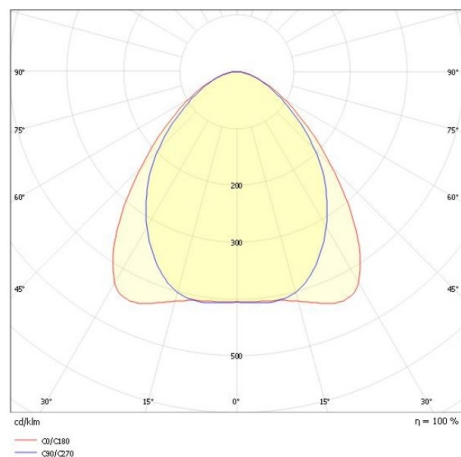

TRAIL

610-1255031317050

TRAIL LIGHT INSERT IP54 WB MOUNTING RAIL LIGHT INSERT made of aluminium, white, similar to RAL 9016, linear optics beam 90°, light output direct, UGR <22, with converter, max. 600mA, dimmability: not dimmable, through wiring 7-polig, IP54

DRAWING

TECHNICAL DETAILS

System perform. [W]	92
Bulb type	LED
Luminous flux [lm]	13200
Current sec. [mA]	600
Colour temp. [K]	3500K
CRI	>80
UGR	<22
Optics	high quality linear optics
Designer	INHOUSE
Converter	with converter
Dimming	not dimmable
Light output	direct
Beam angle [°]	90°
Voltage [V]	220-240V 50/60Hz
Through wiring	7-polig
Material	aluminium
Length [mm]	1696
Width [mm]	64
Height [mm]	25
IP protection class	IP54
Voltage class	protection cl. I
Shock resistance	IK06
Net weight [kg]	1,96
Colour lamp	white
RAL	9016
EAN-Number	9010506771039
Lifetime [h]	L90 B10 70 000
Ambient temperature	-20° bis +50°
Energy efficiency cl.	C
No. of luminaires B16A	22
IFS suitable	Yes

LIGHT DISTRIBUTION CURVE

The values are rated values. Power and luminous flux are initially subject to a tolerance of +/- 10%. Colour temperature tolerance: +/- 150 K. The values apply to an ambient temperature of 25°C unless otherwise specified.