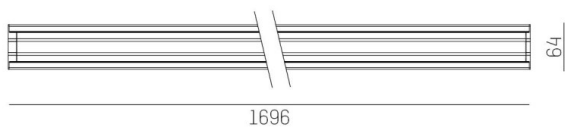

TRAIL

610-1255031317050

TRAIL LIGHT INSERT IP54 WB MOUNTING RAIL LIGHT INSERT made of aluminium, white, similar to RAL 9016, linear optics beam 90°, light output direct, UGR <22, with converter, max. 600mA, dimmability: not dimmable, through wiring 7-polig, IP54

DRAWING

TECHNICAL DETAILS

System perform. [W]	92
Bulb type	LED
Luminous flux [lm]	13200
Current sec. [mA]	600
Colour temp. [K]	3500K
CRI	>80
UGR	<22
Optics	high quality linear optics
Designer	INHOUSE
Converter	with converter
Dimming	not dimmable
Light output	direct
Beam angle [°]	90°
Voltage [V]	220-240V 50/60Hz
Through wiring	7-polig
Material	aluminium
Length [mm]	1696
Width [mm]	64
Height [mm]	25
IP protection class	IP54
Voltage class	protection cl. I
Shock resistance	IK06
Net weight [kg]	1,96
Colour lamp	white
RAL	9016
EAN-Number	9010506771039
Lifetime [h]	L90 B10 70 000
Ambient temperature	-20° bis +50°
Energy efficiency cl.	C
No. of luminaires B16A	22
IFS suitable	Yes