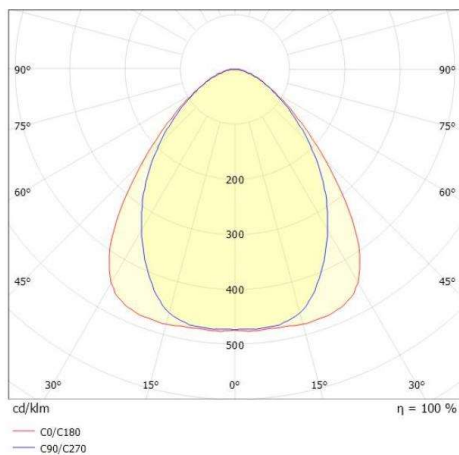

TRAIL

610-1255031317060

TRAIL LIGHT INSERT IP54 WB MOUNTING RAIL LIGHT INSERT made of aluminium, black, similar to RAL 9005, linear optics beam 90°, light output direct, UGR <28, with converter, max. 600mA, dimmability: not dimmable, through wiring 7-polig, IP54

DRAWING

TECHNICAL DETAILS

System perform. [W]	92
Bulb type	LED
Luminous flux [lm]	12900
Current sec. [mA]	600
Colour temp. [K]	3500K
CRI	>80
UGR	<28
Optics	high quality linear optics
Designer	INHOUSE
Converter	with converter
Dimming	not dimmable
Light output	direct
Beam angle [°]	90°
Voltage [V]	220-240V 50/60Hz
Through wiring	7-polig
Material	aluminium
Length [mm]	1696
Width [mm]	64
Height [mm]	25
IP protection class	IP54
Voltage class	protection cl. I
Shock resistance	IK06
Net weight [kg]	1,96
Colour lamp	black
RAL	9005
EAN-Number	9010870182516
Lifetime [h]	L90 B10 70 000
Ambient temperature	-20° bis +50°
Energy efficiency cl.	C
No. of luminaires B16A	22
IFS suitable	Yes

LIGHT DISTRIBUTION CURVE

The values are rated values. Power and luminous flux are initially subject to a tolerance of +/- 10%. Colour temperature tolerance: +/- 150 K. The values apply to an ambient temperature of 25°C unless otherwise specified.