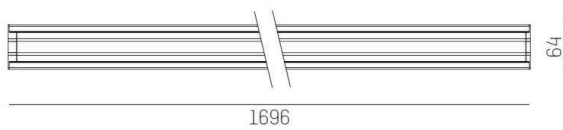

TRAIL

610-1255031317060

TRAIL LIGHT INSERT IP54 WB MOUNTING RAIL LIGHT INSERT made of aluminium, black, similar to RAL 9005, linear optics beam 90°, light output direct, UGR <28, with converter, max. 600mA, dimmability: not dimmable, through wiring 7-polig, IP54

DRAWING

TECHNICAL DETAILS

System perform. [W]	92
Bulb type	LED
Luminous flux [lm]	12900
Current sec. [mA]	600
Colour temp. [K]	3500K
CRI	>80
UGR	<28
Optics	high quality linear optics
Designer	INHOUSE
Converter	with converter
Dimming	not dimmable
Light output	direct
Beam angle [°]	90°
Voltage [V]	220-240V 50/60Hz
Through wiring	7-polig
Material	aluminium
Length [mm]	1696
Width [mm]	64
Height [mm]	25
IP protection class	IP54
Voltage class	protection cl. I
Shock resistance	IK06
Net weight [kg]	1,96
Colour lamp	black
RAL	9005
EAN-Number	9010870182516
Lifetime [h]	L90 B10 70 000
Ambient temperature	-20° bis +50°
Energy efficiency cl.	C
No. of luminaires B16A	22
IFS suitable	Yes