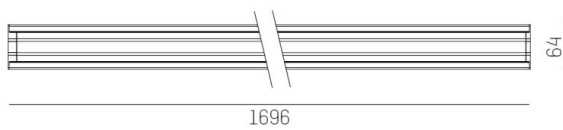

TRAIL

610-1255031319050

TRAIL LIGHT INSERT IP54 WB MOUNTING RAIL LIGHT INSERT made of aluminium, white, similar to RAL 9016, linear optics beam 90°, light output direct, UGR <22, with converter, max. 600mA, dimmability: not dimmable, through wiring 7-polig, IP54

DRAWING

TECHNICAL DETAILS

System perform. [W]	92
Bulb type	LED
Luminous flux [lm]	13200
Current sec. [mA]	600
Colour temp. [K]	3000K
CRI	>80
UGR	<22
Optics	high quality linear optics
Designer	INHOUSE
Converter	with converter
Dimming	not dimmable
Light output	direct
Beam angle [°]	90°
Voltage [V]	220-240V 50/60Hz
Through wiring	7-polig
Material	aluminium
Length [mm]	1696
Width [mm]	64
Height [mm]	25
IP protection class	IP54
Voltage class	protection cl. I
Shock resistance	IK06
Net weight [kg]	1,96
Colour lamp	white
RAL	9016
EAN-Number	9010506771046
Lifetime [h]	L90 B10 70 000
Ambient temperature	-20° bis +50°
Energy efficiency cl.	C
No. of luminaires B16A	22
IFS suitable	Yes