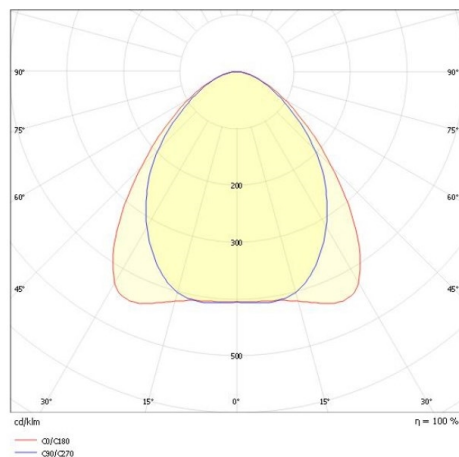

TRAIL

610-1255031319050

TRAIL LIGHT INSERT IP54 WB MOUNTING RAIL LIGHT INSERT made of aluminium, white, similar to RAL 9016, linear optics beam 90°, light output direct, UGR <22, with converter, max. 600mA, dimmability: not dimmable, through wiring 7-polig, IP54

DRAWING

TECHNICAL DETAILS

System perform. [W]	92
Bulb type	LED
Luminous flux [lm]	13200
Current sec. [mA]	600
Colour temp. [K]	3000K
CRI	>80
UGR	<22
Optics	high quality linear optics
Designer	INHOUSE
Converter	with converter
Dimming	not dimmable
Light output	direct
Beam angle [°]	90°
Voltage [V]	220-240V 50/60Hz
Through wiring	7-polig
Material	aluminium
Length [mm]	1696
Width [mm]	64
Height [mm]	25
IP protection class	IP54
Voltage class	protection cl. I
Shock resistance	IK06
Net weight [kg]	1,96
Colour lamp	white
RAL	9016
EAN-Number	9010506771046
Lifetime [h]	L90 B10 70 000
Ambient temperature	-20° bis +50°
Energy efficiency cl.	C
No. of luminaires B16A	22
IFS suitable	Yes

LIGHT DISTRIBUTION CURVE

The values are rated values. Power and luminous flux are initially subject to a tolerance of +/- 10%. Colour temperature tolerance: +/- 150 K. The values apply to an ambient temperature of 25°C unless otherwise specified.