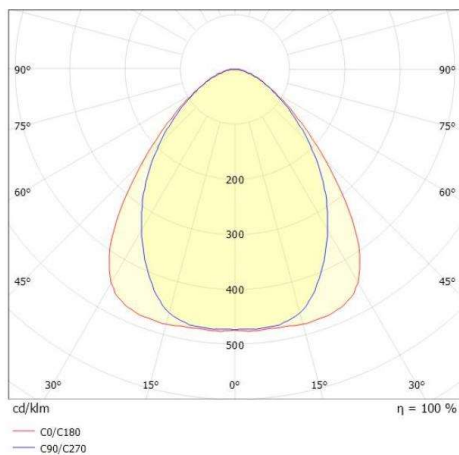

TRAIL

610-1255031319060

TRAIL LIGHT INSERT IP54 WB MOUNTING RAIL LIGHT INSERT made of aluminium, black, similar to RAL 9005, linear optics beam 90°, light output direct, UGR <28, with converter, max. 600mA, dimmability: not dimmable, through wiring 7-polig, IP54

DRAWING

TECHNICAL DETAILS

System perform. [W]	92
Bulb type	LED
Luminous flux [lm]	12900
Current sec. [mA]	600
Colour temp. [K]	3000K
CRI	>80
UGR	<28
Optics	high quality linear optics
Designer	INHOUSE
Converter	with converter
Dimming	not dimmable
Light output	direct
Beam angle [°]	90°
Voltage [V]	220-240V 50/60Hz
Through wiring	7-polig
Material	aluminium
Length [mm]	1696
Width [mm]	64
Height [mm]	25
IP protection class	IP54
Voltage class	protection cl. I
Shock resistance	IK06
Net weight [kg]	1,96
Colour lamp	black
RAL	9005
EAN-Number	9010870182530
Lifetime [h]	L90 B10 70 000
Ambient temperature	-20° bis +50°
Energy efficiency cl.	C
No. of luminaires B16A	22
IFS suitable	Yes

LIGHT DISTRIBUTION CURVE

The values are rated values. Power and luminous flux are initially subject to a tolerance of +/- 10%. Colour temperature tolerance: +/- 150 K. The values apply to an ambient temperature of 25°C unless otherwise specified.