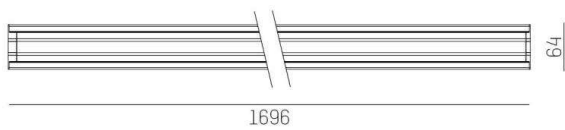

TRAIL

610-1255031319060

TRAIL LIGHT INSERT IP54 WB MOUNTING RAIL LIGHT INSERT made of aluminium, black, similar to RAL 9005, linear optics beam 90°, light output direct, UGR <28, with converter, max. 600mA, dimmability: not dimmable, through wiring 7-polig, IP54

DRAWING

TECHNICAL DETAILS

System perform. [W]	92
Bulb type	LED
Luminous flux [lm]	12900
Current sec. [mA]	600
Colour temp. [K]	3000K
CRI	>80
UGR	<28
Optics	high quality linear optics
Designer	INHOUSE
Converter	with converter
Dimming	not dimmable
Light output	direct
Beam angle [°]	90°
Voltage [V]	220-240V 50/60Hz
Through wiring	7-polig
Material	aluminium
Length [mm]	1696
Width [mm]	64
Height [mm]	25
IP protection class	IP54
Voltage class	protection cl. I
Shock resistance	IK06
Net weight [kg]	1,96
Colour lamp	black
RAL	9005
EAN-Number	9010870182530
Lifetime [h]	L90 B10 70 000
Ambient temperature	-20° bis +50°
Energy efficiency cl.	C
No. of luminaires B16A	22
IFS suitable	Yes