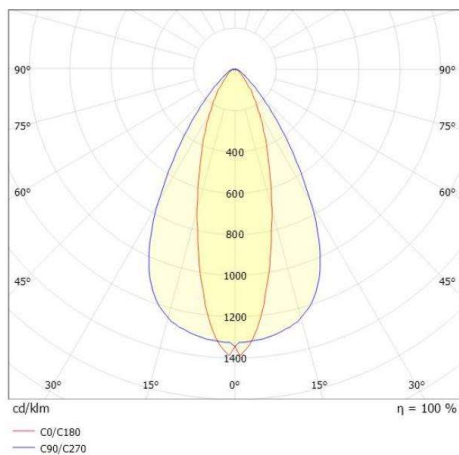

TRAIL

610-1255031814060

TRAIL LIGHT INSERT IP54 HR MOUNTING RAIL LIGHT INSERT made of aluminium, black, similar to RAL 9005, linear optics beam 30°, light output direct, UGR <22, with converter, max. 600mA, dimmability: not dimmable, through wiring 7-polig, IP54

DRAWING

TECHNICAL DETAILS

System perform. [W]	92
Bulb type	LED
Luminous flux [lm]	13900
Current sec. [mA]	600
Colour temp. [K]	4000K
CRI	>80
UGR	<22
Optics	high quality linear optics
Designer	INHOUSE
Converter	with converter
Dimming	not dimmable
Light output	direct
Beam angle [°]	30°
Voltage [V]	220-240V 50/60Hz
Through wiring	7-polig
Material	aluminium
Length [mm]	1696
Width [mm]	64
Height [mm]	25
IP protection class	IP54
Voltage class	protection cl. I
Shock resistance	IK06
Net weight [kg]	1,96
Colour lamp	black
RAL	9005
EAN-Number	9010870182752
Lifetime [h]	L90 B10 70 000
Ambient temperature	-20° bis +50°
Energy efficiency cl.	C
No. of luminaires B16A	22
IFS suitable	Yes

LIGHT DISTRIBUTION CURVE

The values are rated values. Power and luminous flux are initially subject to a tolerance of +/- 10%. Colour temperature tolerance: +/- 150 K. The values apply to an ambient temperature of 25°C unless otherwise specified.