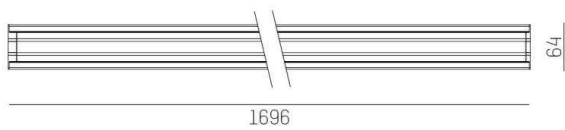

TRAIL

610-1255031814060

TRAIL LIGHT INSERT IP54 HR MOUNTING RAIL LIGHT INSERT made of aluminium, black, similar to RAL 9005, linear optics beam 30°, light output direct, UGR <22, with converter, max. 600mA, dimmability: not dimmable, through wiring 7-polig, IP54

DRAWING

TECHNICAL DETAILS

System perform. [W]	92
Bulb type	LED
Luminous flux [lm]	13900
Current sec. [mA]	600
Colour temp. [K]	4000K
CRI	>80
UGR	<22
Optics	high quality linear optics
Designer	INHOUSE
Converter	with converter
Dimming	not dimmable
Light output	direct
Beam angle [°]	30°
Voltage [V]	220-240V 50/60Hz
Through wiring	7-polig
Material	aluminium
Length [mm]	1696
Width [mm]	64
Height [mm]	25
IP protection class	IP54
Voltage class	protection cl. I
Shock resistance	IK06
Net weight [kg]	1,96
Colour lamp	black
RAL	9005
EAN-Number	9010870182752
Lifetime [h]	L90 B10 70 000
Ambient temperature	-20° bis +50°
Energy efficiency cl.	C
No. of luminaires B16A	22
IFS suitable	Yes