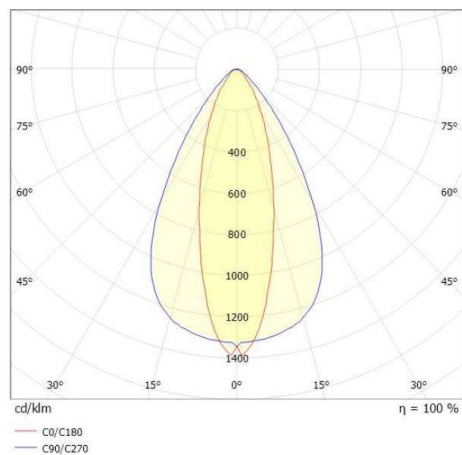

TRAIL

610-1255031815060

TRAIL LIGHT INSERT IP54 HR MOUNTING RAIL LIGHT INSERT made of aluminium, black, similar to RAL 9005, linear optics beam 30°, light output direct, UGR <22, with converter, max. 600mA, dimmability: not dimmable, through wiring 7-polig, IP54

DRAWING

TECHNICAL DETAILS

System perform. [W]	92
Bulb type	LED
Luminous flux [lm]	13900
Current sec. [mA]	600
Colour temp. [K]	5000K
CRI	>80
UGR	<22
Optics	high quality linear optics
Designer	INHOUSE
Converter	with converter
Dimming	not dimmable
Light output	direct
Beam angle [°]	30°
Voltage [V]	220-240V 50/60Hz
Through wiring	7-polig
Material	aluminium
Length [mm]	1696
Width [mm]	64
Height [mm]	25
IP protection class	IP54
Voltage class	protection cl. I
Shock resistance	IK06
Net weight [kg]	1,96
Colour lamp	black
RAL	9005
EAN-Number	9010870182776
Lifetime [h]	L90 B10 70 000
Ambient temperature	-20° bis +50°
Energy efficiency cl.	C
No. of luminaires B16A	22
IFS suitable	Yes

LIGHT DISTRIBUTION CURVE

The values are rated values. Power and luminous flux are initially subject to a tolerance of +/- 10%. Colour temperature tolerance: +/- 150 K. The values apply to an ambient temperature of 25°C unless otherwise specified.