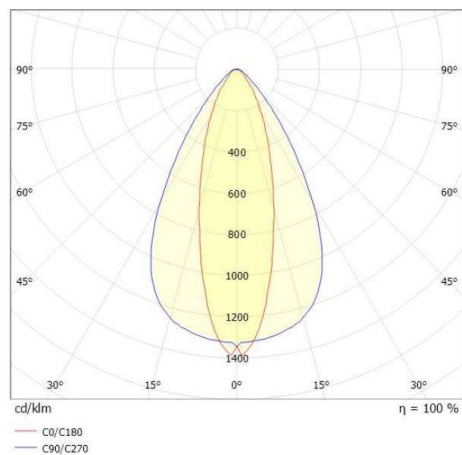

TRAIL

610-1255031817060

TRAIL LIGHT INSERT IP54 HR MOUNTING RAIL LIGHT INSERT made of aluminium, black, similar to RAL 9005, linear optics beam 30°, light output direct, UGR <22, with converter, max. 600mA, dimmability: not dimmable, through wiring IP54

DRAWING

TECHNICAL DETAILS

System perform. [W]	92
Bulb type	LED
Luminous flux [lm]	13180
Current sec. [mA]	600
Colour temp. [K]	3500K
CRI	>80
UGR	<22
Optics	high quality linear optics
Designer	INHOUSE
Converter	with converter
Dimming	not dimmable
Light output	direct
Beam angle [°]	30°
Voltage [V]	220-240V 50/60Hz
Through wiring	7-polig
Material	aluminium
Length [mm]	1696
Width [mm]	64
Height [mm]	25
IP protection class	IP54
Voltage class	protection cl. I
Shock resistance	IK06
Net weight [kg]	1,96
Colour lamp	black
RAL	9005
EAN-Number	9010870182813
Lifetime [h]	L90 B10 70 000
Ambient temperature	-20° bis +50°
Energy efficiency cl.	C
No. of luminaires B16A	22
IFS suitable	Yes

LIGHT DISTRIBUTION CURVE

The values are rated values. Power and luminous flux are initially subject to a tolerance of +/- 10%. Colour temperature tolerance: +/- 150 K. The values apply to an ambient temperature of 25°C unless otherwise specified.