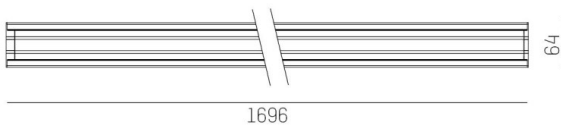

TRAIL

610-1255031819050

TRAIL LIGHT INSERT IP54 HR MOUNTING RAIL LIGHT INSERT made of aluminium, white, similar to RAL 9016, linear optics beam 30°, light output direct, UGR <22, with converter, max. 600mA, dimmability: not dimmable, through wiring 7-polig, IP54

DRAWING

TECHNICAL DETAILS

System perform. [W]	92
Bulb type	LED
Luminous flux [lm]	13430
Current sec. [mA]	600
Colour temp. [K]	3000K
CRI	>80
UGR	<22
Optics	high quality linear optics
Designer	INHOUSE
Converter	with converter
Dimming	not dimmable
Light output	direct
Beam angle [°]	30°
Voltage [V]	220-240V 50/60Hz
Through wiring	7-polig
Material	aluminium
Length [mm]	1696
Width [mm]	64
Height [mm]	25
IP protection class	IP54
Voltage class	protection cl. I
Shock resistance	IK06
Net weight [kg]	1,96
Colour lamp	white
RAL	9016
EAN-Number	9010506771190
Lifetime [h]	L90 B10 70 000
Ambient temperature	-20° bis +50°
Energy efficiency cl.	C
No. of luminaires B16A	22
IFS suitable	Yes