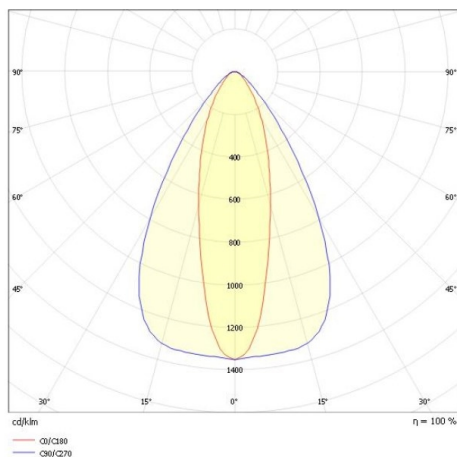

TRAIL

610-1255031819050

TRAIL LIGHT INSERT IP54 HR MOUNTING RAIL LIGHT INSERT made of aluminium, white, similar to RAL 9016, linear optics beam 30°, light output direct, UGR <22, with converter, max. 600mA, dimmability: not dimmable, through wiring 7-polig, IP54

DRAWING

TECHNICAL DETAILS

System perform. [W]	92
Bulb type	LED
Luminous flux [lm]	13430
Current sec. [mA]	600
Colour temp. [K]	3000K
CRI	>80
UGR	<22
Optics	high quality linear optics
Designer	INHOUSE
Converter	with converter
Dimming	not dimmable
Light output	direct
Beam angle [°]	30°
Voltage [V]	220-240V 50/60Hz
Through wiring	7-polig
Material	aluminium
Length [mm]	1696
Width [mm]	64
Height [mm]	25
IP protection class	IP54
Voltage class	protection cl. I
Shock resistance	IK06
Net weight [kg]	1,96
Colour lamp	white
RAL	9016
EAN-Number	9010506771190
Lifetime [h]	L90 B10 70 000
Ambient temperature	-20° bis +50°
Energy efficiency cl.	C
No. of luminaires B16A	22
IFS suitable	Yes

LIGHT DISTRIBUTION CURVE

The values are rated values. Power and luminous flux are initially subject to a tolerance of +/- 10%. Colour temperature tolerance: +/- 150 K. The values apply to an ambient temperature of 25°C unless otherwise specified.