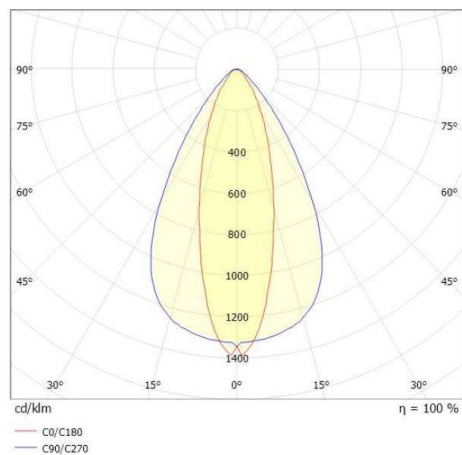

TRAIL

610-1255031819060

TRAIL LIGHT INSERT IP54 HR MOUNTING RAIL LIGHT INSERT made of aluminium, black, similar to RAL 9005, linear optics beam 30°, light output direct, UGR <22, with converter, max. 600mA, dimmability: not dimmable, through wiring IP54

DRAWING

TECHNICAL DETAILS

System perform. [W]	92
Bulb type	LED
Luminous flux [lm]	13180
Current sec. [mA]	600
Colour temp. [K]	3000K
CRI	>80
UGR	<22
Optics	high quality linear optics
Designer	INHOUSE
Converter	with converter
Dimming	not dimmable
Light output	direct
Beam angle [°]	30°
Voltage [V]	220-240V 50/60Hz
Through wiring	7-polig
Material	aluminium
Length [mm]	1696
Width [mm]	64
Height [mm]	25
IP protection class	IP54
Voltage class	protection cl. I
Shock resistance	IK06
Net weight [kg]	1,96
Colour lamp	black
RAL	9005
EAN-Number	9010870182837
Lifetime [h]	L90 B10 70 000
Ambient temperature	-20° bis +50°
Energy efficiency cl.	C
No. of luminaires B16A	22
IFS suitable	Yes

LIGHT DISTRIBUTION CURVE

The values are rated values. Power and luminous flux are initially subject to a tolerance of +/- 10%. Colour temperature tolerance: +/- 150 K. The values apply to an ambient temperature of 25°C unless otherwise specified.