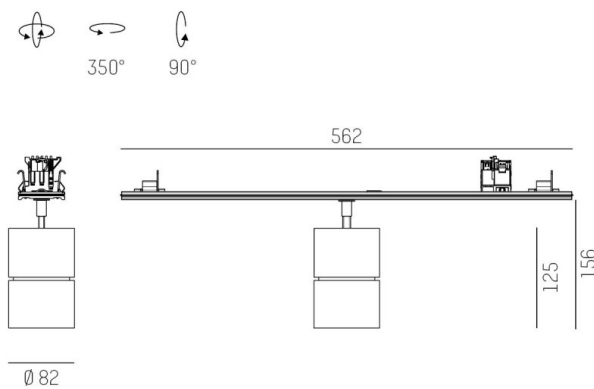

TRAIL

610-1300031147660

TRAIL MOVA M MOUNTING RAIL LIGHT INSERT made of aluminium, black, similar to RAL 9005, decor black, high-efficiently vacuum deposited aluminium reflector without safety glass beam asymmetric, light output direct, swiveling 350, tilting 90, with converter, max. 700mA, dimmability: not dimmable, through wiring 7-polig, adapter/ceiling base black, IP20

DRAWING

TECHNICAL DETAILS

System perform. [W]	27
Bulb type	LED
Luminous flux [lm]	2940
Current sec. [mA]	700
Colour temp. [K]	3500K
CRI	PREMIUM>90
Optics	aluminium reflector without protection glass
Designer	INHOUSE
Converter	with converter
Dimming	not dimmable
Light output	direct
Beam angle [°]	asymmetrisch
Voltage [V]	220-240V 50/60Hz
Through wiring	7-polig
Material	aluminium
Length [mm]	564,9
Height [mm]	156
Diameter [mm]	82
IP protection class	IP20
Voltage class	protection cl. I
Net weight [kg]	0,94
Colour lamp	black
RAL	9005
Colour adapter/ceiling base	black
Colour decor	black
EAN-Number	9010870131163
Lifetime [h]	L80 B10 50 000
Energy efficiency cl.	E
No. of luminaires B16A	34

LIGHT DISTRIBUTION CURVE

The values are rated values. Power and luminous flux are initially subject to a tolerance of +/- 10%. Colour temperature tolerance: +/- 150 K. The values apply to an ambient temperature of 25°C unless otherwise specified.