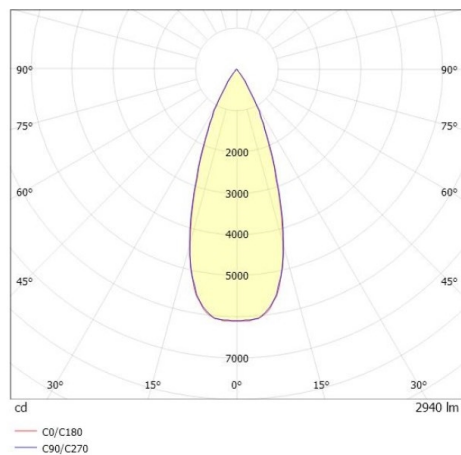

TRAIL

610-1300031147660

TRAIL MOVA M MOUNTING RAIL LIGHT INSERT made of aluminium, black, similar to RAL 9005, decor black, high-efficiently vacuum deposited aluminium reflector without safety glass beam asymmetric, light output direct, swiveling 350, tilting 90, with converter, max. 700mA, dimmability: not dimmable, through wiring 7-polig, adapter/ceiling base black, IP20

DRAWING

TECHNICAL DETAILS

System perform. [W]	27
Bulb type	LED
Luminous flux [lm]	2940
Current sec. [mA]	700
Colour temp. [K]	3500K
CRI	PREMIUM>90
Optics	aluminium reflector without protection glass
Designer	INHOUSE
Converter	with converter
Dimming	not dimmable
Light output	direct
Beam angle [°]	asymmetrisch
Voltage [V]	220-240V 50/60Hz
Through wiring	7-polig
Material	aluminium
Length [mm]	564,9
Height [mm]	156
Diameter [mm]	82
IP protection class	IP20
Voltage class	protection cl. I
Net weight [kg]	0,94
Colour lamp	black
RAL	9005
Colour adapter/ceiling base	black
Colour decor	black
EAN-Number	9010870131163
Lifetime [h]	L80 B10 50 000
Energy efficiency cl.	E
No. of luminaires B16A	34

LIGHT DISTRIBUTION CURVE

The values are rated values. Power and luminous flux are initially subject to a tolerance of +/- 10%. Colour temperature tolerance: +/- 150 K. The values apply to an ambient temperature of 25°C unless otherwise specified.