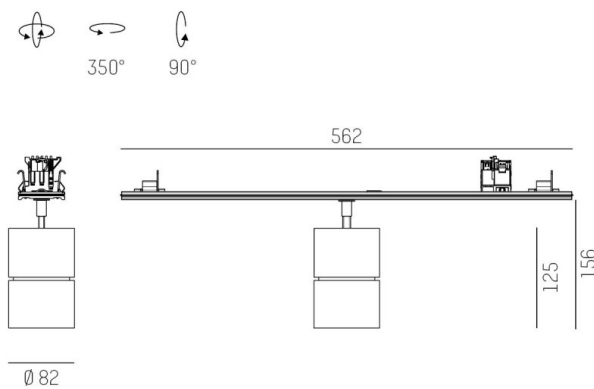

TRAIL

610-1300031149440

TRAIL MOVA M MOUNTING RAIL LIGHT INSERT made of aluminium, grey, similar to RAL 9006, decor grey, high-efficiently vacuum deposited aluminium reflector without safety glass beam asymmetric, light output direct, swiveling 350, tilting 90, with converter, max. 700mA, dimmability: not dimmable, through wiring 7-polig, adapter/ceiling base grey, IP20

DRAWING

TECHNICAL DETAILS

System perform. [W]	27
Bulb type	LED
Luminous flux [lm]	2940
Current sec. [mA]	700
Colour temp. [K]	3000K
CRI	PREMIUM>90
Optics	aluminium reflector without protection glass
Designer	INHOUSE
Converter	with converter
Dimming	not dimmable
Light output	direct
Beam angle [°]	asymmetrisch
Voltage [V]	220-240V 50/60Hz
Through wiring	7-polig
Material	aluminium
Length [mm]	564,9
Height [mm]	156
Diameter [mm]	82
IP protection class	IP20
Voltage class	protection cl. I
Net weight [kg]	0,94
Colour lamp	grey
RAL	9006
Colour adapter/ceiling base	grey
Colour decor	grey
EAN-Number	9010870131729
Lifetime [h]	L80 B10 50 000
Energy efficiency cl.	E
No. of luminaires B16A	34

LIGHT DISTRIBUTION CURVE

The values are rated values. Power and luminous flux are initially subject to a tolerance of +/- 10%. Colour temperature tolerance: +/- 150 K. The values apply to an ambient temperature of 25°C unless otherwise specified.