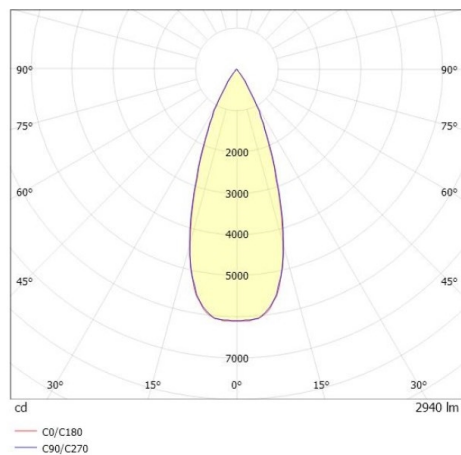

TRAIL

610-1300031149440

TRAIL MOVA M MOUNTING RAIL LIGHT INSERT made of aluminium, grey, similar to RAL 9006, decor grey, high-efficiently vacuum deposited aluminium reflector without safety glass beam asymmetric, light output direct, swiveling 350, tilting 90, with converter, max. 700mA, dimmability: not dimmable, through wiring 7-polig, adapter/ceiling base grey, IP20

DRAWING

TECHNICAL DETAILS

System perform. [W]	27
Bulb type	LED
Luminous flux [lm]	2940
Current sec. [mA]	700
Colour temp. [K]	3000K
CRI	PREMIUM>90
Optics	aluminium reflector without protection glass
Designer	INHOUSE
Converter	with converter
Dimming	not dimmable
Light output	direct
Beam angle [°]	asymmetrisch
Voltage [V]	220-240V 50/60Hz
Through wiring	7-polig
Material	aluminium
Length [mm]	564,9
Height [mm]	156
Diameter [mm]	82
IP protection class	IP20
Voltage class	protection cl. I
Net weight [kg]	0,94
Colour lamp	grey
RAL	9006
Colour adapter/ceiling base	grey
Colour decor	grey
EAN-Number	9010870131729
Lifetime [h]	L80 B10 50 000
Energy efficiency cl.	E
No. of luminaires B16A	34

LIGHT DISTRIBUTION CURVE

The values are rated values. Power and luminous flux are initially subject to a tolerance of +/- 10%. Colour temperature tolerance: +/- 150 K. The values apply to an ambient temperature of 25°C unless otherwise specified.