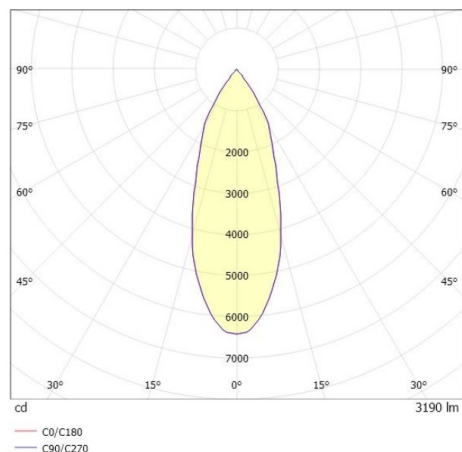

TRAIL

610-130003132455d

TRAIL MOVA M MOUNTING RAIL LIGHT INSERT made of aluminium, white, similar to RAL 9016, decor white, high-efficiently vacuum deposited aluminium reflector without safety glass beam 40°, light output direct, swiveling 350, tilting 90, with converter, max. 700mA, dimmability: DALI, through wiring 7-polig, adapter/ceiling base white, IP20

DRAWING

TECHNICAL DETAILS

System perform. [W]	27
Bulb type	LED
Luminous flux [lm]	3190
Current sec. [mA]	700
Colour temp. [K]	4000K
CRI	>90
Optics	aluminium reflector without protection glass
Designer	INHOUSE
Converter	with converter
Light output	direct
Beam angle [°]	40°
Voltage [V]	220-240V 50/60Hz
Through wiring	7-polig
Material	aluminium
Length [mm]	564,9
Height [mm]	156
Diameter [mm]	82
IP protection class	IP20
Voltage class	protection cl. I
Net weight [kg]	0,96
Colour lamp	white
RAL	9016
Colour adapter/ceiling base	white
Colour decor	white
EAN-Number	9010870132399
Lifetime [h]	L80 B10 50 000
Energy efficiency cl.	D
No. of luminaires B16A	50

LIGHT DISTRIBUTION CURVE

The values are rated values. Power and luminous flux are initially subject to a tolerance of +/- 10%. Colour temperature tolerance: +/- 150 K. The values apply to an ambient temperature of 25°C unless otherwise specified.