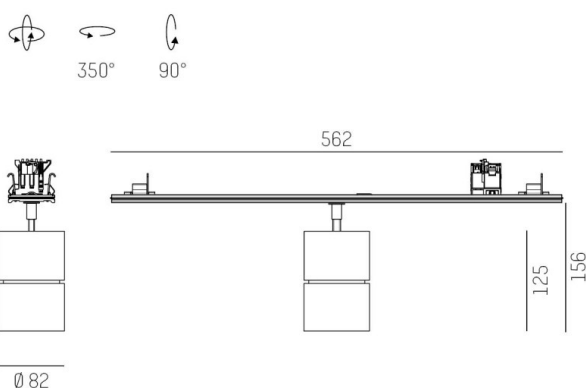

TRAIL

610-130003132455d

TRAIL MOVA M MOUNTING RAIL LIGHT INSERT made of aluminium, white, similar to RAL 9016, decor white, high-efficiently vacuum deposited aluminium reflector without safety glass beam 40°, light output direct, swiveling 350, tilting 90, with converter, max. 700mA, dimmability: DALI, through wiring 7-polig, adapter/ceiling base white, IP20

DRAWING

TECHNICAL DETAILS

System perform. [W]	27
Bulb type	LED
Luminous flux [lm]	3190
Current sec. [mA]	700
Colour temp. [K]	4000K
CRI	>90
Optics	aluminium reflector without protection glass
Designer	INHOUSE
Converter	with converter
Light output	direct
Beam angle [°]	40°
Voltage [V]	220-240V 50/60Hz
Through wiring	7-polig
Material	aluminium
Length [mm]	564,9
Height [mm]	156
Diameter [mm]	82
IP protection class	IP20
Voltage class	protection cl. I
Net weight [kg]	0,96
Colour lamp	white
RAL	9016
Colour adapter/ceiling base	white
Colour decor	white
EAN-Number	9010870132399
Lifetime [h]	L80 B10 50 000
Energy efficiency cl.	D
No. of luminaires B16A	50

LIGHT DISTRIBUTION CURVE

The values are rated values. Power and luminous flux are initially subject to a tolerance of +/- 10%. Colour temperature tolerance: +/- 150 K. The values apply to an ambient temperature of 25°C unless otherwise specified.