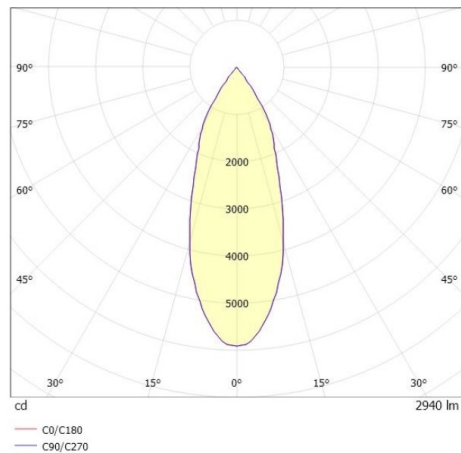

TRAIL

610-1300031347660

TRAIL MOVA M MOUNTING RAIL LIGHT INSERT made of aluminium, black, similar to RAL 9005, decor black, high-efficiently vacuum deposited aluminium reflector without safety glass beam 40°, light output direct, swiveling 350, tilting 90, with converter, max. 700mA, dimmability: not dimmable, through wiring 7-polig, adapter/ceiling base black, IP20

DRAWING

TECHNICAL DETAILS

System perform. [W]	27
Bulb type	LED
Luminous flux [lm]	2940
Current sec. [mA]	700
Colour temp. [K]	3500K
CRI	PREMIUM>90
Optics	aluminium reflector without protection glass
Designer	INHOUSE
Converter	with converter
Dimming	not dimmable
Light output	direct
Beam angle [°]	40°
Voltage [V]	220-240V 50/60Hz
Through wiring	7-polig
Material	aluminium
Length [mm]	564,9
Height [mm]	156
Diameter [mm]	82
IP protection class	IP20
Voltage class	protection cl. I
Net weight [kg]	0,94
Colour lamp	black
RAL	9005
Colour adapter/ceiling base	black
Colour decor	black
EAN-Number	9010870131224
Lifetime [h]	L80 B10 50 000
Energy efficiency cl.	E
No. of luminaires B16A	34

LIGHT DISTRIBUTION CURVE

The values are rated values. Power and luminous flux are initially subject to a tolerance of +/- 10%. Colour temperature tolerance: +/- 150 K. The values apply to an ambient temperature of 25°C unless otherwise specified.