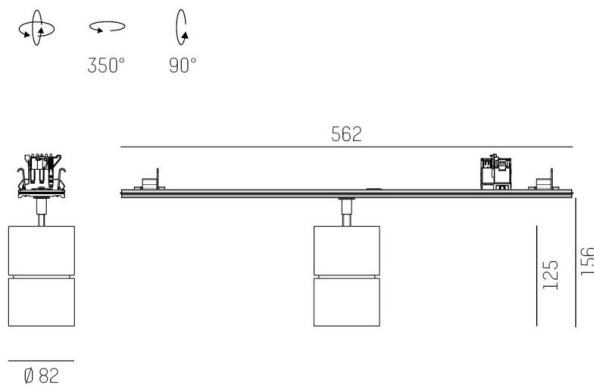

TRAIL

610-1300031347660

TRAIL MOVA M MOUNTING RAIL LIGHT INSERT made of aluminium, black, similar to RAL 9005, decor black, high-efficiently vacuum deposited aluminium reflector without safety glass beam 40°, light output direct, swiveling 350, tilting 90, with converter, max. 700mA, dimmability: not dimmable, through wiring 7-polig, adapter/ceiling base black, IP20

DRAWING

TECHNICAL DETAILS

System perform. [W]	27
Bulb type	LED
Luminous flux [lm]	2940
Current sec. [mA]	700
Colour temp. [K]	3500K
CRI	PREMIUM>90
Optics	aluminium reflector without protection glass
Designer	INHOUSE
Converter	with converter
Dimming	not dimmable
Light output	direct
Beam angle [°]	40°
Voltage [V]	220-240V 50/60Hz
Through wiring	7-polig
Material	aluminium
Length [mm]	564,9
Height [mm]	156
Diameter [mm]	82
IP protection class	IP20
Voltage class	protection cl. I
Net weight [kg]	0,94
Colour lamp	black
RAL	9005
Colour adapter/ceiling base	black
Colour decor	black
EAN-Number	9010870131224
Lifetime [h]	L80 B10 50 000
Energy efficiency cl.	E
No. of luminaires B16A	34

LIGHT DISTRIBUTION CURVE

The values are rated values. Power and luminous flux are initially subject to a tolerance of +/- 10%. Colour temperature tolerance: +/- 150 K. The values apply to an ambient temperature of 25°C unless otherwise specified.