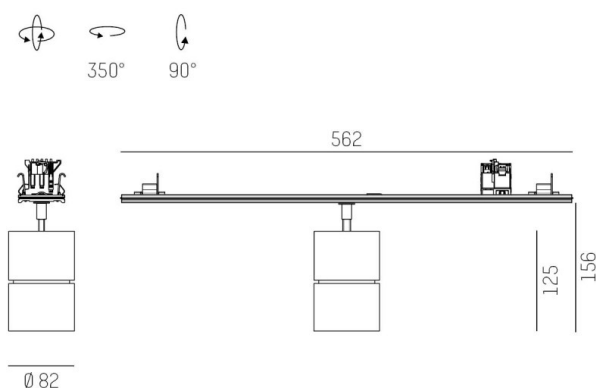

TRAIL

610-130003154944d

TRAIL MOVA M MOUNTING RAIL LIGHT INSERT made of aluminium, grey, similar to RAL 9006, decor grey, high-efficiently vacuum deposited aluminium reflector without safety glass beam 24°, light output direct, swiveling 350°, tilting 90°, with converter, max. 700mA, dimmability: DALI, through wiring 7-polig, adapter/ceiling base grey, IP20

DRAWING

TECHNICAL DETAILS

System perform. [W]	27
Bulb type	LED
Luminous flux [lm]	2940
Current sec. [mA]	700
Colour temp. [K]	3000K
CRI	PREMIUM>90
Optics	aluminium reflector without protection glass
Designer	INHOUSE
Converter	with converter
Light output	direct
Beam angle [°]	24°
Voltage [V]	220-240V 50/60Hz
Through wiring	7-polig
Material	aluminium
Length [mm]	564,9
Height [mm]	156
Diameter [mm]	82
IP protection class	IP20
Voltage class	protection cl. I
Net weight [kg]	0,97
Colour lamp	grey
RAL	9006
Colour adapter/ceiling base	grey
Colour decor	grey
EAN-Number	9010870131897
Lifetime [h]	L80 B10 50 000
Energy efficiency cl.	E
No. of luminaires B16A	50

LIGHT DISTRIBUTION CURVE

The values are rated values. Power and luminous flux are initially subject to a tolerance of +/- 10%. Colour temperature tolerance: +/- 150 K. The values apply to an ambient temperature of 25°C unless otherwise specified.