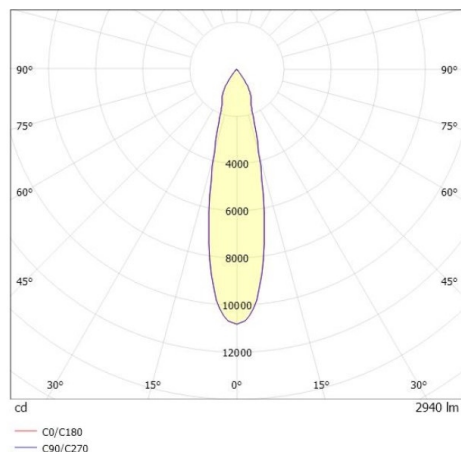

TRAIL

610-130003154944d

TRAIL MOVA M MOUNTING RAIL LIGHT INSERT made of aluminium, grey, similar to RAL 9006, decor grey, high-efficiently vacuum deposited aluminium reflector without safety glass beam 24°, light output direct, swiveling 350°, tilting 90°, with converter, max. 700mA, dimmability: DALI, through wiring 7-polig, adapter/ceiling base grey, IP20

DRAWING

TECHNICAL DETAILS

System perform. [W]	27
Bulb type	LED
Luminous flux [lm]	2940
Current sec. [mA]	700
Colour temp. [K]	3000K
CRI	PREMIUM>90
Optics	aluminium reflector without protection glass
Designer	INHOUSE
Converter	with converter
Light output	direct
Beam angle [°]	24°
Voltage [V]	220-240V 50/60Hz
Through wiring	7-polig
Material	aluminium
Length [mm]	564,9
Height [mm]	156
Diameter [mm]	82
IP protection class	IP20
Voltage class	protection cl. I
Net weight [kg]	0,97
Colour lamp	grey
RAL	9006
Colour adapter/ceiling base	grey
Colour decor	grey
EAN-Number	9010870131897
Lifetime [h]	L80 B10 50 000
Energy efficiency cl.	E
No. of luminaires B16A	50

LIGHT DISTRIBUTION CURVE

The values are rated values. Power and luminous flux are initially subject to a tolerance of +/- 10%. Colour temperature tolerance: +/- 150 K. The values apply to an ambient temperature of 25°C unless otherwise specified.