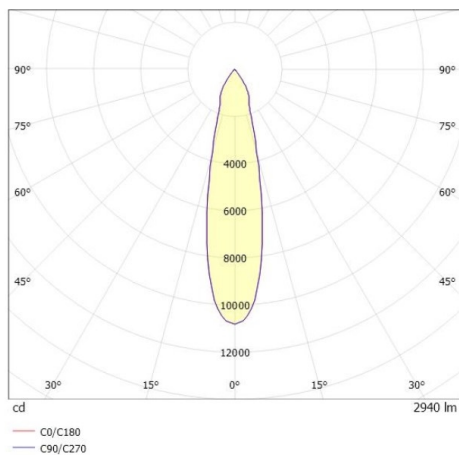

TRAIL

610-130003154966d

TRAIL MOVA M MOUNTING RAIL LIGHT INSERT made of aluminium, black, similar to RAL 9005, decor black, high-efficiently vacuum deposited aluminium reflector without safety glass beam 24°, light output direct, swiveling 350, tilting 90, with converter, max. 700mA, dimmability: DALI, through wiring 7-polig, adapter/ceiling base black, IP20

DRAWING

TECHNICAL DETAILS

System perform. [W]	27
Bulb type	LED
Luminous flux [lm]	2940
Current sec. [mA]	700
Colour temp. [K]	3000K
CRI	PREMIUM>90
Optics	aluminium reflector without protection glass
Designer	INHOUSE
Converter	with converter
Light output	direct
Beam angle [°]	24°
Voltage [V]	220-240V 50/60Hz
Through wiring	7-polig
Material	aluminium
Length [mm]	564,9
Height [mm]	156
Diameter [mm]	82
IP protection class	IP20
Voltage class	protection cl. I
Net weight [kg]	0,96
Colour lamp	black
RAL	9005
Colour adapter/ceiling base	black
Colour decor	black
EAN-Number	9010870131934
Lifetime [h]	L80 B10 50 000
Energy efficiency cl.	E
No. of luminaires B16A	50

LIGHT DISTRIBUTION CURVE

The values are rated values. Power and luminous flux are initially subject to a tolerance of +/- 10%. Colour temperature tolerance: +/- 150 K. The values apply to an ambient temperature of 25°C unless otherwise specified.