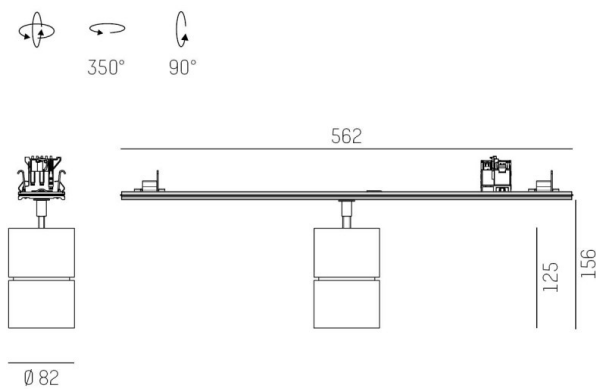

TRAIL

610-130003154966d

TRAIL MOVA M MOUNTING RAIL LIGHT INSERT made of aluminium, black, similar to RAL 9005, decor black, high-efficiently vacuum deposited aluminium reflector without safety glass beam 24°, light output direct, swiveling 350, tilting 90, with converter, max. 700mA, dimmability: DALI, through wiring 7-polig, adapter/ceiling base black, IP20

DRAWING

TECHNICAL DETAILS

System perform. [W]	27
Bulb type	LED
Luminous flux [lm]	2940
Current sec. [mA]	700
Colour temp. [K]	3000K
CRI	PREMIUM>90
Optics	aluminium reflector without protection glass
Designer	INHOUSE
Converter	with converter
Light output	direct
Beam angle [°]	24°
Voltage [V]	220-240V 50/60Hz
Through wiring	7-polig
Material	aluminium
Length [mm]	564,9
Height [mm]	156
Diameter [mm]	82
IP protection class	IP20
Voltage class	protection cl. I
Net weight [kg]	0,96
Colour lamp	black
RAL	9005
Colour adapter/ceiling base	black
Colour decor	black
EAN-Number	9010870131934
Lifetime [h]	L80 B10 50 000
Energy efficiency cl.	E
No. of luminaires B16A	50

LIGHT DISTRIBUTION CURVE

The values are rated values. Power and luminous flux are initially subject to a tolerance of +/- 10%. Colour temperature tolerance: +/- 150 K. The values apply to an ambient temperature of 25°C unless otherwise specified.