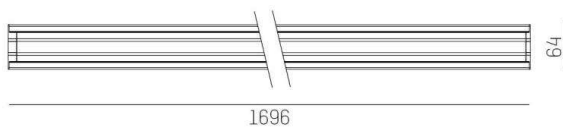

TRAIL

610-2252011519060

TRAIL LIGHT INSERT MB MOUNTING RAIL LIGHT INSERT made of aluminium, black, similar to RAL 9005, linear optics beam 60°, light output direct, UGR <19, with converter, max. 250mA, dimmability: not dimmable, through wiring 7-polig, IP20

DRAWING

TECHNICAL DETAILS

System perform. [W]	37
Bulb type	LED
Luminous flux [lm]	5780
Current sec. [mA]	250
Colour temp. [K]	3000K
CRI	>80
UGR	<19
Optics	high quality linear optics
Designer	INHOUSE
Converter	with converter
Dimming	not dimmable
Light output	direct
Beam angle [°]	60°
Voltage [V]	220-240V 50/60Hz
Through wiring	7-polig
Material	aluminium
Length [mm]	1696
Width [mm]	64
Height [mm]	16
IP protection class	IP20
Voltage class	protection cl. I
Shock resistance	IK06
Net weight [kg]	1,63
Colour lamp	black
RAL	9005
EAN-Number	9010870442108
Lifetime [h]	L90 B10 100 000
Ambient temperature	-20° bis +50°
Energy efficiency cl.	C
No. of luminaires B16A	33
IFS suitable	Yes