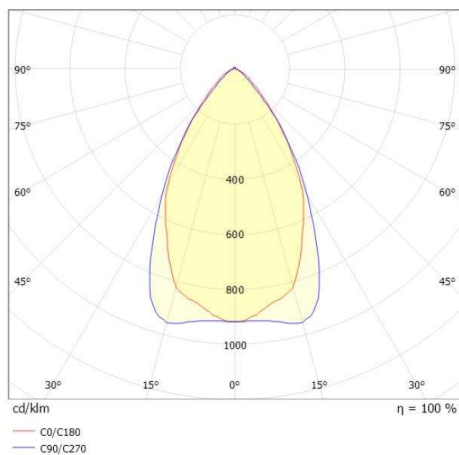

TRAIL

610-2252011519060

TRAIL LIGHT INSERT MB MOUNTING RAIL LIGHT INSERT made of aluminium, black, similar to RAL 9005, linear optics beam 60°, light output direct, UGR <19, with converter, max. 250mA, dimmability: not dimmable, through wiring 7-polig, IP20

DRAWING

TECHNICAL DETAILS

System perform. [W]	37
Bulb type	LED
Luminous flux [lm]	5780
Current sec. [mA]	250
Colour temp. [K]	3000K
CRI	>80
UGR	<19
Optics	high quality linear optics
Designer	INHOUSE
Converter	with converter
Dimming	not dimmable
Light output	direct
Beam angle [°]	60°
Voltage [V]	220-240V 50/60Hz
Through wiring	7-polig
Material	aluminium
Length [mm]	1696
Width [mm]	64
Height [mm]	16
IP protection class	IP20
Voltage class	protection cl. I
Shock resistance	IK06
Net weight [kg]	1,63
Colour lamp	black
RAL	9005
EAN-Number	9010870442108
Lifetime [h]	L90 B10 100 000
Ambient temperature	-20° bis +50°
Energy efficiency cl.	C
No. of luminaires B16A	33
IFS suitable	Yes

LIGHT DISTRIBUTION CURVE

The values are rated values. Power and luminous flux are initially subject to a tolerance of +/- 10%. Colour temperature tolerance: +/- 150 K. The values apply to an ambient temperature of 25°C unless otherwise specified.