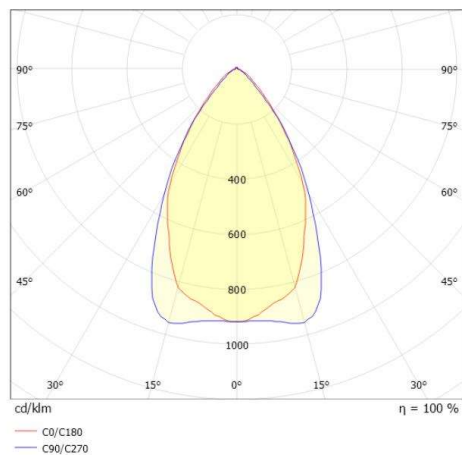

TRAIL

610-2252031515060

TRAIL LIGHT INSERT MB MOUNTING RAIL LIGHT INSERT made of aluminium, black, similar to RAL 9005, linear optics beam 60°, light output direct, UGR <22, with converter, max. 600mA, dimmability: not dimmable, through wiring 7-polig, IP20

DRAWING

TECHNICAL DETAILS

System perform. [W]	92
Bulb type	LED
Luminous flux [lm]	13640
Current sec. [mA]	600
Colour temp. [K]	5000K
CRI	>80
UGR	<22
Optics	high quality linear optics
Designer	INHOUSE
Converter	with converter
Dimming	not dimmable
Light output	direct
Beam angle [°]	60°
Voltage [V]	220-240V 50/60Hz
Through wiring	7-polig
Material	aluminium
Length [mm]	1696
Width [mm]	64
Height [mm]	16
IP protection class	IP20
Voltage class	protection cl. I
Shock resistance	IK06
Net weight [kg]	1,62
Colour lamp	black
RAL	9005
EAN-Number	9010870442511
Lifetime [h]	L90 B10 70 000
Ambient temperature	-20° bis +50°
Energy efficiency cl.	C
No. of luminaires B16A	22
IFS suitable	Yes

LIGHT DISTRIBUTION CURVE

The values are rated values. Power and luminous flux are initially subject to a tolerance of +/- 10%. Colour temperature tolerance: +/- 150 K. The values apply to an ambient temperature of 25°C unless otherwise specified.