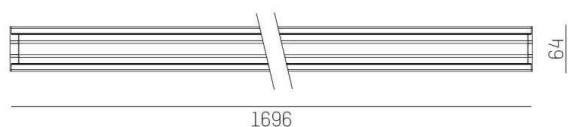

TRAIL

610-2252031515060

TRAIL LIGHT INSERT MB MOUNTING RAIL LIGHT INSERT made of aluminium, black, similar to RAL 9005, linear optics beam 60°, light output direct, UGR <22, with converter, max. 600mA, dimmability: not dimmable, through wiring 7-polig, IP20

DRAWING

TECHNICAL DETAILS

System perform. [W]	92
Bulb type	LED
Luminous flux [lm]	13640
Current sec. [mA]	600
Colour temp. [K]	5000K
CRI	>80
UGR	<22
Optics	high quality linear optics
Designer	INHOUSE
Converter	with converter
Dimming	not dimmable
Light output	direct
Beam angle [°]	60°
Voltage [V]	220-240V 50/60Hz
Through wiring	7-polig
Material	aluminium
Length [mm]	1696
Width [mm]	64
Height [mm]	16
IP protection class	IP20
Voltage class	protection cl. I
Shock resistance	IK06
Net weight [kg]	1,62
Colour lamp	black
RAL	9005
EAN-Number	9010870442511
Lifetime [h]	L90 B10 70 000
Ambient temperature	-20° bis +50°
Energy efficiency cl.	C
No. of luminaires B16A	22
IFS suitable	Yes