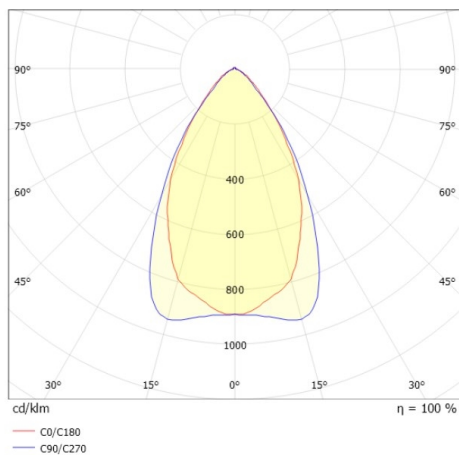

TRAIL

610-2255031517050

TRAIL LIGHT INSERT IP54 MB MOUNTING RAIL LIGHT INSERT made of aluminium, white, similar to RAL 9016, linear optics beam 60°, light output direct, UGR <22, with converter, max. 600mA, dimmability: not dimmable, through wiring 7-polig, IP54

DRAWING

TECHNICAL DETAILS

System perform. [W]	92
Bulb type	LED
Luminous flux [lm]	13640
Current sec. [mA]	600
Colour temp. [K]	3500K
CRI	>80
UGR	<22
Optics	high quality linear optics
Designer	INHOUSE
Converter	with converter
Dimming	not dimmable
Light output	direct
Beam angle [°]	60°
Voltage [V]	220-240V 50/60Hz
Through wiring	7-polig
Material	aluminium
Length [mm]	1696
Width [mm]	64
Height [mm]	25
IP protection class	IP54
Voltage class	protection cl. I
Shock resistance	IK06
Net weight [kg]	1,96
Colour lamp	white
RAL	9016
EAN-Number	9010870444737
Lifetime [h]	L90 B10 70 000
Ambient temperature	-20° bis +50°
Energy efficiency cl.	C
No. of luminaires B16A	22
IFS suitable	Yes

LIGHT DISTRIBUTION CURVE

The values are rated values. Power and luminous flux are initially subject to a tolerance of +/- 10%. Colour temperature tolerance: +/- 150 K. The values apply to an ambient temperature of 25°C unless otherwise specified.