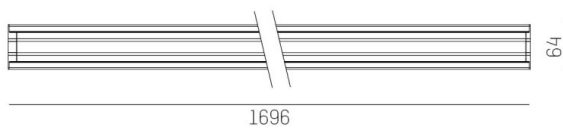

TRAIL

610-2255031517050

TRAIL LIGHT INSERT IP54 MB MOUNTING RAIL LIGHT INSERT made of aluminium, white, similar to RAL 9016, linear optics beam 60°, light output direct, UGR <22, with converter, max. 600mA, dimmability: not dimmable, through wiring 7-polig, IP54

DRAWING

TECHNICAL DETAILS

System perform. [W]	92
Bulb type	LED
Luminous flux [lm]	13640
Current sec. [mA]	600
Colour temp. [K]	3500K
CRI	>80
UGR	<22
Optics	high quality linear optics
Designer	INHOUSE
Converter	with converter
Dimming	not dimmable
Light output	direct
Beam angle [°]	60°
Voltage [V]	220-240V 50/60Hz
Through wiring	7-polig
Material	aluminium
Length [mm]	1696
Width [mm]	64
Height [mm]	25
IP protection class	IP54
Voltage class	protection cl. I
Shock resistance	IK06
Net weight [kg]	1,96
Colour lamp	white
RAL	9016
EAN-Number	9010870444737
Lifetime [h]	L90 B10 70 000
Ambient temperature	-20° bis +50°
Energy efficiency cl.	C
No. of luminaires B16A	22
IFS suitable	Yes