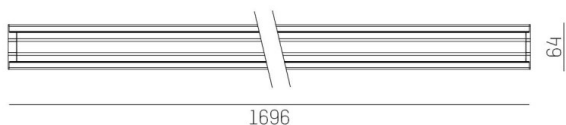

TRAIL

610-2255031517060

TRAIL LIGHT INSERT IP54 MB MOUNTING RAIL LIGHT INSERT made of aluminium, black, similar to RAL 9005, linear optics beam 60°, light output direct, UGR <22, with converter, max. 600mA, dimmability: not dimmable, through wiring 7-polig, IP54

DRAWING

TECHNICAL DETAILS

System perform. [W]	92
Bulb type	LED
Luminous flux [lm]	13350
Current sec. [mA]	600
Colour temp. [K]	3500K
CRI	>80
UGR	<22
Optics	high quality linear optics
Designer	INHOUSE
Converter	with converter
Dimming	not dimmable
Light output	direct
Beam angle [°]	60°
Voltage [V]	220-240V 50/60Hz
Through wiring	7-polig
Material	aluminium
Length [mm]	1696
Width [mm]	64
Height [mm]	25
IP protection class	IP54
Voltage class	protection cl. I
Shock resistance	IK06
Net weight [kg]	1,96
Colour lamp	black
RAL	9005
EAN-Number	9010870444751
Lifetime [h]	L90 B10 70 000
Ambient temperature	-20° bis +50°
Energy efficiency cl.	C
No. of luminaires B16A	22
IFS suitable	Yes