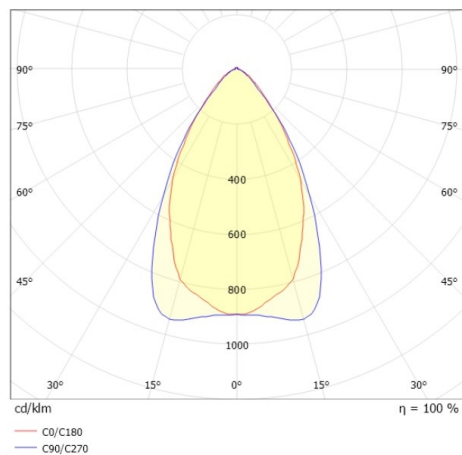

TRAIL

610-2255031517060

TRAIL LIGHT INSERT IP54 MB MOUNTING RAIL LIGHT INSERT made of aluminium, black, similar to RAL 9005, linear optics beam 60°, light output direct, UGR <22, with converter, max. 600mA, dimmability: not dimmable, through wiring 7-polig, IP54

DRAWING

TECHNICAL DETAILS

System perform. [W]	92
Bulb type	LED
Luminous flux [lm]	13350
Current sec. [mA]	600
Colour temp. [K]	3500K
CRI	>80
UGR	<22
Optics	high quality linear optics
Designer	INHOUSE
Converter	with converter
Dimming	not dimmable
Light output	direct
Beam angle [°]	60°
Voltage [V]	220-240V 50/60Hz
Through wiring	7-polig
Material	aluminium
Length [mm]	1696
Width [mm]	64
Height [mm]	25
IP protection class	IP54
Voltage class	protection cl. I
Shock resistance	IK06
Net weight [kg]	1,96
Colour lamp	black
RAL	9005
EAN-Number	9010870444751
Lifetime [h]	L90 B10 70 000
Ambient temperature	-20° bis +50°
Energy efficiency cl.	C
No. of luminaires B16A	22
IFS suitable	Yes

LIGHT DISTRIBUTION CURVE

The values are rated values. Power and luminous flux are initially subject to a tolerance of +/- 10%. Colour temperature tolerance: +/- 150 K. The values apply to an ambient temperature of 25°C unless otherwise specified.