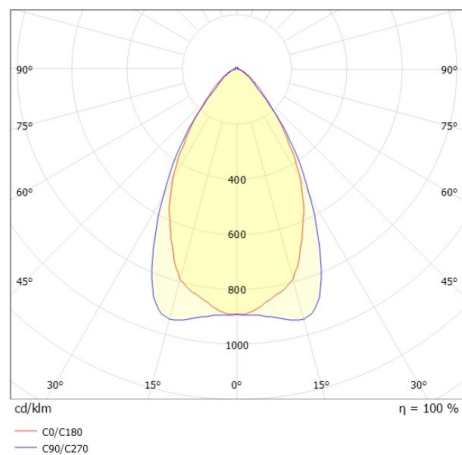

TRAIL

610-2255031519050

TRAIL LIGHT INSERT IP54 MB MOUNTING RAIL LIGHT INSERT made of aluminium, white, similar to RAL 9016, linear optics beam 60°, light output direct, UGR <22, with converter, max. 600mA, dimmability: not dimmable, through wiring 7-polig, IP54

DRAWING

TECHNICAL DETAILS

System perform. [W]	92
Bulb type	LED
Luminous flux [lm]	13640
Current sec. [mA]	600
Colour temp. [K]	3000K
CRI	>80
UGR	<22
Optics	high quality linear optics
Designer	INHOUSE
Converter	with converter
Dimming	not dimmable
Light output	direct
Beam angle [°]	60°
Voltage [V]	220-240V 50/60Hz
Through wiring	7-polig
Material	aluminium
Length [mm]	1696
Width [mm]	64
Height [mm]	25
IP protection class	IP54
Voltage class	protection cl. I
Shock resistance	IK06
Net weight [kg]	1,96
Colour lamp	white
RAL	9016
EAN-Number	9010870444775
Lifetime [h]	L90 B10 70 000
Ambient temperature	-20° bis +50°
Energy efficiency cl.	C
No. of luminaires B16A	22
IFS suitable	Yes

LIGHT DISTRIBUTION CURVE

The values are rated values. Power and luminous flux are initially subject to a tolerance of +/- 10%. Colour temperature tolerance: +/- 150 K. The values apply to an ambient temperature of 25°C unless otherwise specified.