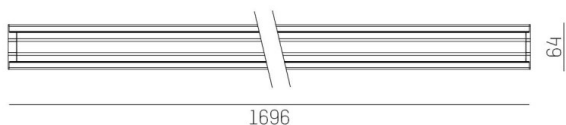

TRAIL

610-2255031519050

TRAIL LIGHT INSERT IP54 MB MOUNTING RAIL LIGHT INSERT made of aluminium, white, similar to RAL 9016, linear optics beam 60°, light output direct, UGR <22, with converter, max. 600mA, dimmability: not dimmable, through wiring 7-polig, IP54

DRAWING

TECHNICAL DETAILS

System perform. [W]	92
Bulb type	LED
Luminous flux [lm]	13640
Current sec. [mA]	600
Colour temp. [K]	3000K
CRI	>80
UGR	<22
Optics	high quality linear optics
Designer	INHOUSE
Converter	with converter
Dimming	not dimmable
Light output	direct
Beam angle [°]	60°
Voltage [V]	220-240V 50/60Hz
Through wiring	7-polig
Material	aluminium
Length [mm]	1696
Width [mm]	64
Height [mm]	25
IP protection class	IP54
Voltage class	protection cl. I
Shock resistance	IK06
Net weight [kg]	1,96
Colour lamp	white
RAL	9016
EAN-Number	9010870444775
Lifetime [h]	L90 B10 70 000
Ambient temperature	-20° bis +50°
Energy efficiency cl.	C
No. of luminaires B16A	22
IFS suitable	Yes