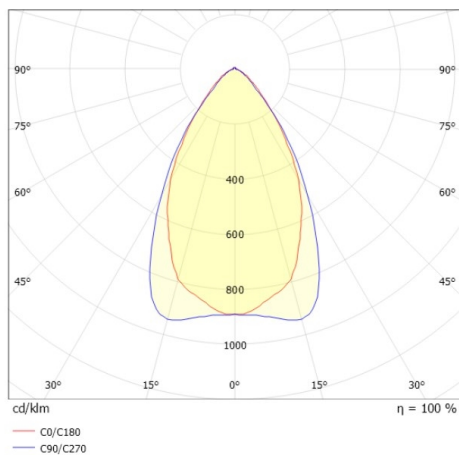

TRAIL

610-2255031519060

TRAIL LIGHT INSERT IP54 MB MOUNTING RAIL LIGHT INSERT made of aluminium, black, similar to RAL 9005, linear optics beam 60°, light output direct, UGR <22, with converter, max. 600mA, dimmability: not dimmable, through wiring 7-polig, IP54

DRAWING

TECHNICAL DETAILS

System perform. [W]	92
Bulb type	LED
Luminous flux [lm]	13350
Current sec. [mA]	600
Colour temp. [K]	3000K
CRI	>80
UGR	<22
Optics	high quality linear optics
Designer	INHOUSE
Converter	with converter
Dimming	not dimmable
Light output	direct
Beam angle [°]	60°
Voltage [V]	220-240V 50/60Hz
Through wiring	7-polig
Material	aluminium
Length [mm]	1696
Width [mm]	64
Height [mm]	25
IP protection class	IP54
Voltage class	protection cl. I
Shock resistance	IK06
Net weight [kg]	1,96
Colour lamp	black
RAL	9005
EAN-Number	9010870444799
Lifetime [h]	L90 B10 70 000
Ambient temperature	-20° bis +50°
Energy efficiency cl.	C
No. of luminaires B16A	22
IFS suitable	Yes

LIGHT DISTRIBUTION CURVE

The values are rated values. Power and luminous flux are initially subject to a tolerance of +/- 10%. Colour temperature tolerance: +/- 150 K. The values apply to an ambient temperature of 25°C unless otherwise specified.