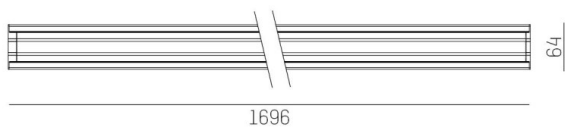

TRAIL

610-2255031519060

TRAIL LIGHT INSERT IP54 MB MOUNTING RAIL LIGHT INSERT made of aluminium, black, similar to RAL 9005, linear optics beam 60°, light output direct, UGR <22, with converter, max. 600mA, dimmability: not dimmable, through wiring 7-polig, IP54

DRAWING

TECHNICAL DETAILS

System perform. [W]	92
Bulb type	LED
Luminous flux [lm]	13350
Current sec. [mA]	600
Colour temp. [K]	3000K
CRI	>80
UGR	<22
Optics	high quality linear optics
Designer	INHOUSE
Converter	with converter
Dimming	not dimmable
Light output	direct
Beam angle [°]	60°
Voltage [V]	220-240V 50/60Hz
Through wiring	7-polig
Material	aluminium
Length [mm]	1696
Width [mm]	64
Height [mm]	25
IP protection class	IP54
Voltage class	protection cl. I
Shock resistance	IK06
Net weight [kg]	1,96
Colour lamp	black
RAL	9005
EAN-Number	9010870444799
Lifetime [h]	L90 B10 70 000
Ambient temperature	-20° bis +50°
Energy efficiency cl.	C
No. of luminaires B16A	22
IFS suitable	Yes