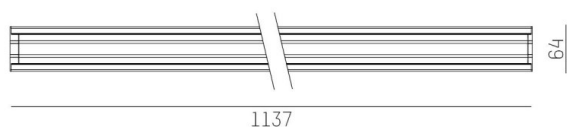

TRAIL

610-3251021514060

TRAIL LIGHT INSERT MB MOUNTING RAIL LIGHT INSERT made of aluminium, black, similar to RAL 9005, linear optics beam 60°, light output direct, UGR <22, with converter, max. 400mA, dimmability: not dimmable, through wiring 7-polig, IP20

DRAWING

TECHNICAL DETAILS

System perform. [W]	40
Bulb type	LED
Luminous flux [lm]	6320
Current sec. [mA]	400
Colour temp. [K]	4000K
CRI	>80
UGR	<22
Optics	high quality linear optics
Designer	INHOUSE
Converter	with converter
Dimming	not dimmable
Light output	direct
Beam angle [°]	60°
Voltage [V]	220-240V 50/60Hz
Through wiring	7-polig
Material	aluminium
Length [mm]	1137
Width [mm]	64
Height [mm]	16
IP protection class	IP20
Voltage class	protection cl. I
Shock resistance	IK06
Net weight [kg]	1,21
Colour lamp	black
RAL	9005
EAN-Number	9010870801905
Lifetime [h]	L90 B10 100 000
Ambient temperature	-20° bis +50°
Energy efficiency cl.	C
No. of luminaires B16A	22
IFS suitable	Yes