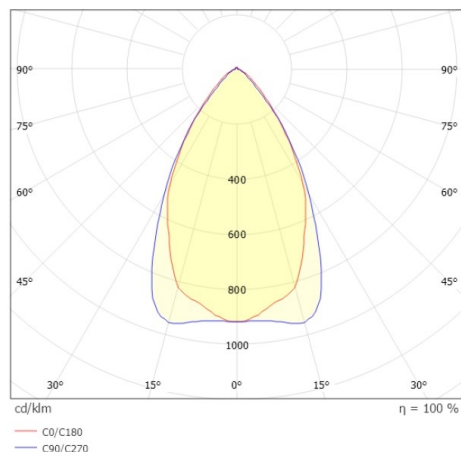

TRAIL

610-3251021514060

TRAIL LIGHT INSERT MB MOUNTING RAIL LIGHT INSERT made of aluminium, black, similar to RAL 9005, linear optics beam 60°, light output direct, UGR <22, with converter, max. 400mA, dimmability: not dimmable, through wiring 7-polig, IP20

DRAWING

TECHNICAL DETAILS

System perform. [W]	40
Bulb type	LED
Luminous flux [lm]	6320
Current sec. [mA]	400
Colour temp. [K]	4000K
CRI	>80
UGR	<22
Optics	high quality linear optics
Designer	INHOUSE
Converter	with converter
Dimming	not dimmable
Light output	direct
Beam angle [°]	60°
Voltage [V]	220-240V 50/60Hz
Through wiring	7-polig
Material	aluminium
Length [mm]	1137
Width [mm]	64
Height [mm]	16
IP protection class	IP20
Voltage class	protection cl. I
Shock resistance	IK06
Net weight [kg]	1,21
Colour lamp	black
RAL	9005
EAN-Number	9010870801905
Lifetime [h]	L90 B10 100 000
Ambient temperature	-20° bis +50°
Energy efficiency cl.	C
No. of luminaires B16A	22
IFS suitable	Yes

LIGHT DISTRIBUTION CURVE

The values are rated values. Power and luminous flux are initially subject to a tolerance of +/- 10%. Colour temperature tolerance: +/- 150 K. The values apply to an ambient temperature of 25°C unless otherwise specified.