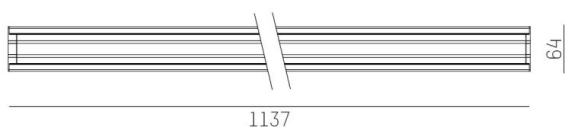

TRAIL

610-3251021516060

TRAIL LIGHT INSERT MB MOUNTING RAIL LIGHT INSERT made of aluminium, black, similar to RAL 9005, linear optics beam 60°, light output direct, UGR <22, with converter, max. 400mA, dimmability: not dimmable, through wiring 7-polig, IP20

DRAWING

TECHNICAL DETAILS

System perform. [W]	40
Bulb type	LED
Luminous flux [lm]	6320
Current sec. [mA]	400
Colour temp. [K]	6500K
CRI	>80
UGR	<22
Optics	high quality linear optics
Designer	INHOUSE
Converter	with converter
Dimming	not dimmable
Light output	direct
Beam angle [°]	60°
Voltage [V]	220-240V 50/60Hz
Through wiring	7-polig
Material	aluminium
Length [mm]	1137
Width [mm]	64
Height [mm]	16
IP protection class	IP20
Voltage class	protection cl. I
Shock resistance	IK06
Net weight [kg]	1,21
Colour lamp	black
RAL	9005
EAN-Number	9010870801998
Lifetime [h]	L90 B10 100 000
Ambient temperature	-20° bis +50°
Energy efficiency cl.	C
No. of luminaires B16A	22
IFS suitable	Yes