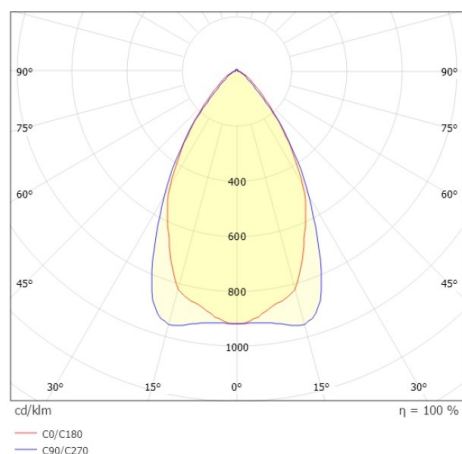

TRAIL

610-3251021516060

TRAIL LIGHT INSERT MB MOUNTING RAIL LIGHT INSERT made of aluminium, black, similar to RAL 9005, linear optics beam 60°, light output direct, UGR <22, with converter, max. 400mA, dimmability: not dimmable, through wiring 7-polig, IP20

DRAWING

TECHNICAL DETAILS

System perform. [W]	40
Bulb type	LED
Luminous flux [lm]	6320
Current sec. [mA]	400
Colour temp. [K]	6500K
CRI	>80
UGR	<22
Optics	high quality linear optics
Designer	INHOUSE
Converter	with converter
Dimming	not dimmable
Light output	direct
Beam angle [°]	60°
Voltage [V]	220-240V 50/60Hz
Through wiring	7-polig
Material	aluminium
Length [mm]	1137
Width [mm]	64
Height [mm]	16
IP protection class	IP20
Voltage class	protection cl. I
Shock resistance	IK06
Net weight [kg]	1,21
Colour lamp	black
RAL	9005
EAN-Number	9010870801998
Lifetime [h]	L90 B10 100 000
Ambient temperature	-20° bis +50°
Energy efficiency cl.	C
No. of luminaires B16A	22
IFS suitable	Yes

LIGHT DISTRIBUTION CURVE

The values are rated values. Power and luminous flux are initially subject to a tolerance of +/- 10%. Colour temperature tolerance: +/- 150 K. The values apply to an ambient temperature of 25°C unless otherwise specified.