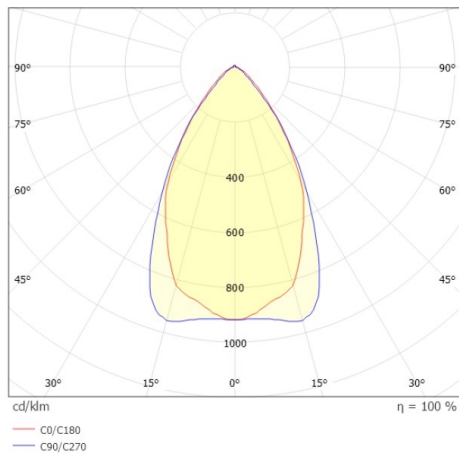

**TRAIL**

**610-3251021517060**

TRAIL LIGHT INSERT MB MOUNTING RAIL LIGHT INSERT made of aluminium, black, similar to RAL 9005, linear optics beam 60°, light output direct, UGR <22, with converter, max. 400mA, dimmability: not dimmable, through wiring 7-polig, IP20

**DRAWING**

**TECHNICAL DETAILS**

System perform. [W]	40
Bulb type	LED
Luminous flux [lm]	5990
Current sec. [mA]	400
Colour temp. [K]	3500K
CRI	>80
UGR	<22
Optics	high quality linear optics
Designer	INHOUSE
Converter	with converter
Dimming	not dimmable
Light output	direct
Beam angle [°]	60°
Voltage [V]	220-240V 50/60Hz
Through wiring	7-polig
Material	aluminium
Length [mm]	1137
Width [mm]	64
Height [mm]	16
IP protection class	IP20
Voltage class	protection cl. I
Shock resistance	IK06
Net weight [kg]	1,21
Colour lamp	black
RAL	9005
EAN-Number	9010870802025
Lifetime [h]	L90 B10 100 000
Ambient temperature	-20° bis +50°
Energy efficiency cl.	C
No. of luminaires B16A	22
IFS suitable	Yes

**LIGHT DISTRIBUTION CURVE**

The values are rated values. Power and luminous flux are initially subject to a tolerance of +/- 10%. Colour temperature tolerance: +/- 150 K. The values apply to an ambient temperature of 25°C unless otherwise specified.