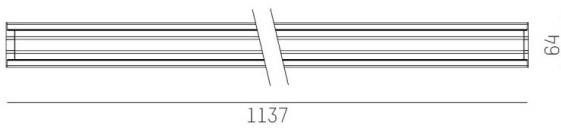

**TRAIL**

**610-3251021517060**

TRAIL LIGHT INSERT MB MOUNTING RAIL LIGHT INSERT made of aluminium, black, similar to RAL 9005, linear optics beam 60°, light output direct, UGR <22, with converter, max. 400mA, dimmability: not dimmable, through wiring 7-polig, IP20

**DRAWING**

**TECHNICAL DETAILS**

System perform. [W]	40
Bulb type	LED
Luminous flux [lm]	5990
Current sec. [mA]	400
Colour temp. [K]	3500K
CRI	>80
UGR	<22
Optics	high quality linear optics
Designer	INHOUSE
Converter	with converter
Dimming	not dimmable
Light output	direct
Beam angle [°]	60°
Voltage [V]	220-240V 50/60Hz
Through wiring	7-polig
Material	aluminium
Length [mm]	1137
Width [mm]	64
Height [mm]	16
IP protection class	IP20
Voltage class	protection cl. I
Shock resistance	IK06
Net weight [kg]	1,21
Colour lamp	black
RAL	9005
EAN-Number	9010870802025
Lifetime [h]	L90 B10 100 000
Ambient temperature	-20° bis +50°
Energy efficiency cl.	C
No. of luminaires B16A	22
IFS suitable	Yes