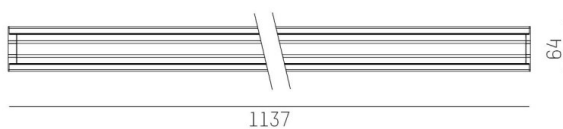

TRAIL

610-3254021514060

TRAIL LIGHT INSERT IP54 MB MOUNTING RAIL LIGHT INSERT made of aluminium, black, similar to RAL 9005, linear optics beam 60°, light output direct, UGR <22, with converter, max. 400mA, dimmability: not dimmable, through wiring 7-polig, IP54

DRAWING

TECHNICAL DETAILS

System perform. [W]	40
Bulb type	LED
Luminous flux [lm]	6520
Current sec. [mA]	400
Colour temp. [K]	4000K
CRI	>80
UGR	<22
Optics	high quality linear optics
Designer	INHOUSE
Converter	with converter
Dimming	not dimmable
Light output	direct
Beam angle [°]	60°
Voltage [V]	220-240V 50/60Hz
Through wiring	7-polig
Material	aluminium
Length [mm]	1137
Width [mm]	64
Height [mm]	25
IP protection class	IP54
Voltage class	protection cl. I
Shock resistance	IK06
Net weight [kg]	1,43
Colour lamp	black
RAL	9005
EAN-Number	9010870802117
Lifetime [h]	L90 B10 100 000
Ambient temperature	-20° bis +50°
Energy efficiency cl.	C
No. of luminaires B16A	22
IFS suitable	Yes