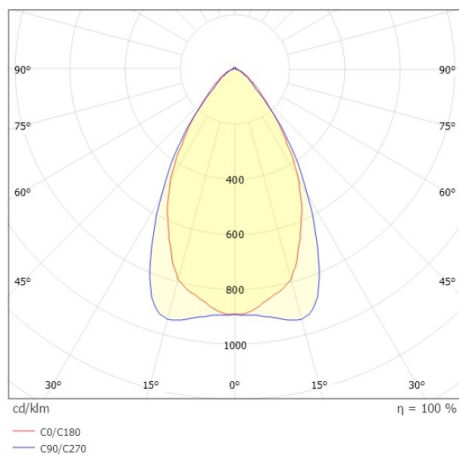

TRAIL

610-3254021514060

TRAIL LIGHT INSERT IP54 MB MOUNTING RAIL LIGHT INSERT made of aluminium, black, similar to RAL 9005, linear optics beam 60°, light output direct, UGR <22, with converter, max. 400mA, dimmability: not dimmable, through wiring 7-polig, IP54

DRAWING

TECHNICAL DETAILS

System perform. [W]	40
Bulb type	LED
Luminous flux [lm]	6520
Current sec. [mA]	400
Colour temp. [K]	4000K
CRI	>80
UGR	<22
Optics	high quality linear optics
Designer	INHOUSE
Converter	with converter
Dimming	not dimmable
Light output	direct
Beam angle [°]	60°
Voltage [V]	220-240V 50/60Hz
Through wiring	7-polig
Material	aluminium
Length [mm]	1137
Width [mm]	64
Height [mm]	25
IP protection class	IP54
Voltage class	protection cl. I
Shock resistance	IK06
Net weight [kg]	1,43
Colour lamp	black
RAL	9005
EAN-Number	9010870802117
Lifetime [h]	L90 B10 100 000
Ambient temperature	-20° bis +50°
Energy efficiency cl.	C
No. of luminaires B16A	22
IFS suitable	Yes

LIGHT DISTRIBUTION CURVE

The values are rated values. Power and luminous flux are initially subject to a tolerance of +/- 10%. Colour temperature tolerance: +/- 150 K. The values apply to an ambient temperature of 25°C unless otherwise specified.