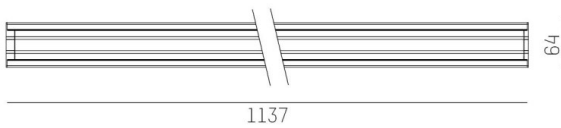

TRAIL

610-3254021515060

TRAIL LIGHT INSERT IP54 MB MOUNTING RAIL LIGHT INSERT made of aluminium, black, similar to RAL 9005, linear optics beam 60°, light output direct, UGR <22, with converter, max. 400mA, dimmability: not dimmable, through wiring IP54

DRAWING

TECHNICAL DETAILS

System perform. [W]	40
Bulb type	LED
Luminous flux [lm]	6520
Current sec. [mA]	400
Colour temp. [K]	5000K
CRI	>80
UGR	<22
Optics	high quality linear optics
Designer	INHOUSE
Converter	with converter
Dimming	not dimmable
Light output	direct
Beam angle [°]	60°
Voltage [V]	220-240V 50/60Hz
Through wiring	7-polig
Material	aluminium

Length [mm]	1137
Width [mm]	64
Height [mm]	25
IP protection class	IP54
Voltage class	protection cl. I
Shock resistance	IK06
Net weight [kg]	1,43

LIGHT DISTRIBUTION CURVE

Colour lamp	black
RAL	9005
EAN-Number	9010870802148
Lifetime [h]	L90 B10 100 000
Ambient temperature	-20° bis +50°
Energy efficiency cl.	C
No. of luminaires B16A	22
IFS suitable	Yes