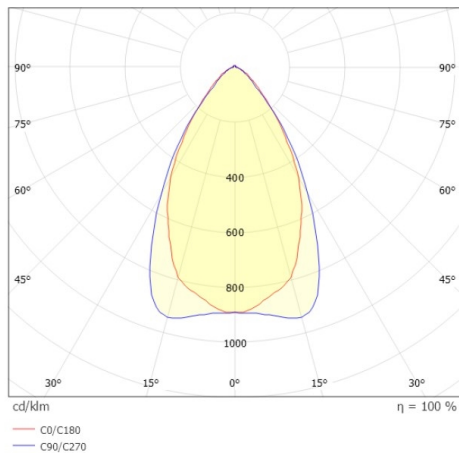

DRAWING

TECHNICAL DETAILS

System perform. [W]	40
Bulb type	LED
Luminous flux [lm]	6520
Current sec. [mA]	400
Colour temp. [K]	5000K
CRI	>80
UGR	<22
Optics	high quality linear optics
Designer	INHOUSE
Converter	with converter
Dimming	not dimmable
Light output	direct
Beam angle [°]	60°
Voltage [V]	220-240V 50/60Hz
Through wiring	7-polig
Material	aluminium

Length [mm]	1137
Width [mm]	64
Height [mm]	25
IP protection class	IP54
Voltage class	protection cl. I
Shock resistance	IK06
Net weight [kg]	1,43

LIGHT DISTRIBUTION CURVE

Colour lamp	black
RAL	9005
EAN-Number	9010870802148
Lifetime [h]	L90 B10 100 000
Ambient temperature	-20° bis +50°
Energy efficiency cl.	C
No. of luminaires B16A	22
IFS suitable	Yes