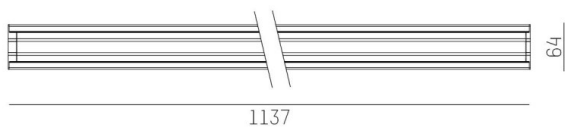

TRAIL

610-3254021516050

TRAIL LIGHT INSERT IP54 MB MOUNTING RAIL LIGHT INSERT made of aluminium, white, similar to RAL 9016, linear optics beam 60°, light output direct, UGR <22, with converter, max. 400mA, dimmability: not dimmable, through wiring 7-polig, IP54

DRAWING

TECHNICAL DETAILS

System perform. [W]	40
Bulb type	LED
Luminous flux [lm]	6660
Current sec. [mA]	400
Colour temp. [K]	6500K
CRI	>80
UGR	<22
Optics	high quality linear optics
Designer	INHOUSE
Converter	with converter
Dimming	not dimmable
Light output	direct
Beam angle [°]	60°
Voltage [V]	220-240V 50/60Hz
Through wiring	7-polig
Material	aluminium
Length [mm]	1137
Width [mm]	64
Height [mm]	25
IP protection class	IP54
Voltage class	protection cl. I
Shock resistance	IK06
Net weight [kg]	1,43
Colour lamp	white
RAL	9016
EAN-Number	9010870802155
Lifetime [h]	L90 B10 100 000
Ambient temperature	-20° bis +50°
Energy efficiency cl.	C
No. of luminaires B16A	22
IFS suitable	Yes