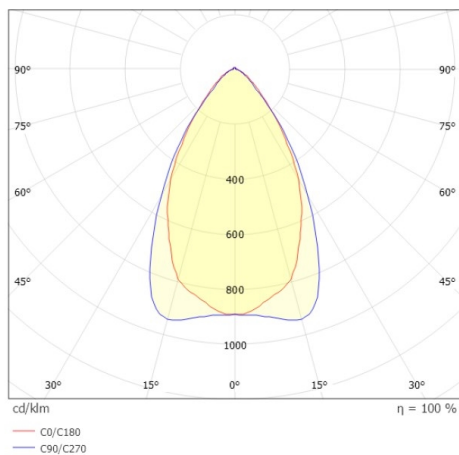

TRAIL

610-3254021516050

TRAIL LIGHT INSERT IP54 MB MOUNTING RAIL LIGHT INSERT made of aluminium, white, similar to RAL 9016, linear optics beam 60°, light output direct, UGR <22, with converter, max. 400mA, dimmability: not dimmable, through wiring 7-polig, IP54

DRAWING

TECHNICAL DETAILS

System perform. [W]	40
Bulb type	LED
Luminous flux [lm]	6660
Current sec. [mA]	400
Colour temp. [K]	6500K
CRI	>80
UGR	<22
Optics	high quality linear optics
Designer	INHOUSE
Converter	with converter
Dimming	not dimmable
Light output	direct
Beam angle [°]	60°
Voltage [V]	220-240V 50/60Hz
Through wiring	7-polig
Material	aluminium
Length [mm]	1137
Width [mm]	64
Height [mm]	25
IP protection class	IP54
Voltage class	protection cl. I
Shock resistance	IK06
Net weight [kg]	1,43
Colour lamp	white
RAL	9016
EAN-Number	9010870802155
Lifetime [h]	L90 B10 100 000
Ambient temperature	-20° bis +50°
Energy efficiency cl.	C
No. of luminaires B16A	22
IFS suitable	Yes

LIGHT DISTRIBUTION CURVE

The values are rated values. Power and luminous flux are initially subject to a tolerance of +/- 10%. Colour temperature tolerance: +/- 150 K. The values apply to an ambient temperature of 25°C unless otherwise specified.