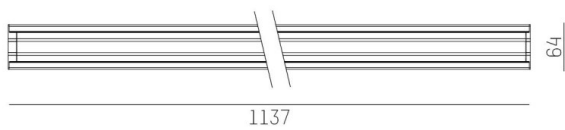

TRAIL

610-3254021519060

TRAIL LIGHT INSERT IP54 MB MOUNTING RAIL LIGHT INSERT made of aluminium, black, similar to RAL 9005, linear optics beam 60°, light output direct, UGR <22, with converter, max. 400mA, dimmability: not dimmable, through wiring 7-polig, IP54

DRAWING

TECHNICAL DETAILS

System perform. [W]	40
Bulb type	LED
Luminous flux [lm]	6180
Current sec. [mA]	400
Colour temp. [K]	3000K
CRI	>80
UGR	<22
Optics	high quality linear optics
Designer	INHOUSE
Converter	with converter
Dimming	not dimmable
Light output	direct
Beam angle [°]	60°
Voltage [V]	220-240V 50/60Hz
Through wiring	7-polig
Material	aluminium
Length [mm]	1137
Width [mm]	64
Height [mm]	25
IP protection class	IP54
Voltage class	protection cl. I
Shock resistance	IK06
Net weight [kg]	1,43
Colour lamp	black
RAL	9005
EAN-Number	9010870802209
Lifetime [h]	L90 B10 100 000
Ambient temperature	-20° bis +50°
Energy efficiency cl.	C
No. of luminaires B16A	22
IFS suitable	Yes