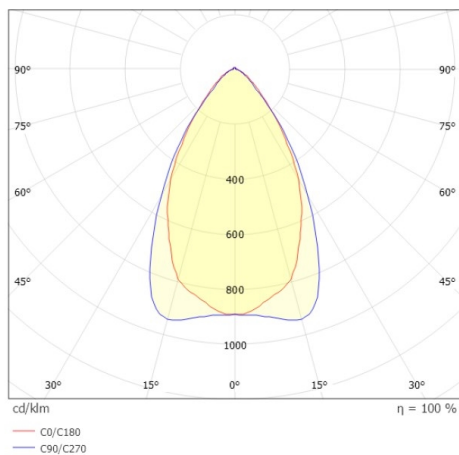

TRAIL

610-3254021519060

TRAIL LIGHT INSERT IP54 MB MOUNTING RAIL LIGHT INSERT made of aluminium, black, similar to RAL 9005, linear optics beam 60°, light output direct, UGR <22, with converter, max. 400mA, dimmability: not dimmable, through wiring 7-polig, IP54

DRAWING

TECHNICAL DETAILS

System perform. [W]	40
Bulb type	LED
Luminous flux [lm]	6180
Current sec. [mA]	400
Colour temp. [K]	3000K
CRI	>80
UGR	<22
Optics	high quality linear optics
Designer	INHOUSE
Converter	with converter
Dimming	not dimmable
Light output	direct
Beam angle [°]	60°
Voltage [V]	220-240V 50/60Hz
Through wiring	7-polig
Material	aluminium
Length [mm]	1137
Width [mm]	64
Height [mm]	25
IP protection class	IP54
Voltage class	protection cl. I
Shock resistance	IK06
Net weight [kg]	1,43
Colour lamp	black
RAL	9005
EAN-Number	9010870802209
Lifetime [h]	L90 B10 100 000
Ambient temperature	-20° bis +50°
Energy efficiency cl.	C
No. of luminaires B16A	22
IFS suitable	Yes

LIGHT DISTRIBUTION CURVE

The values are rated values. Power and luminous flux are initially subject to a tolerance of +/- 10%. Colour temperature tolerance: +/- 150 K. The values apply to an ambient temperature of 25°C unless otherwise specified.