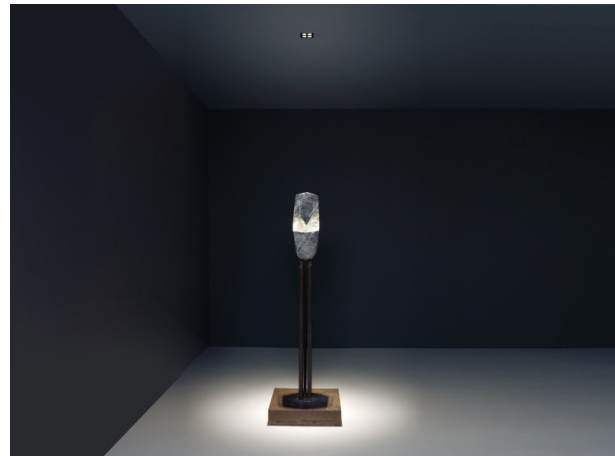

GRID

629-3012196

GRID R RECESSED SPOTLIGHT made of metal, black, similar to RAL 9005, lens optic with anti-glare grid beam 15°, light output direct, UGR <19, without converter, max. 700mA, dimmability: see converter, IP20 please order accessories separately

DRAWING

TECHNICAL DETAILS

Bulb type	LED 9W
Luminous flux [lm]	590
Current sec. [mA]	700
Colour temp. [K]	3000K
CRI	>90
UGR	<19
Optics	lens optics with glare control louvre
Designer	INHOUSE
Converter	without converter
Dimming	see converter
Light output	direct
Beam angle [°]	15°
Material	metal
Width [mm]	96
Height [mm]	39
IP protection class	IP20
Voltage class	protection cl. II
Net weight [kg]	0,19
Colour lamp	black
RAL	9005
EAN-Number	9008905616471
Lifetime [h]	L80 B10 50 000
Energy efficiency cl.	G