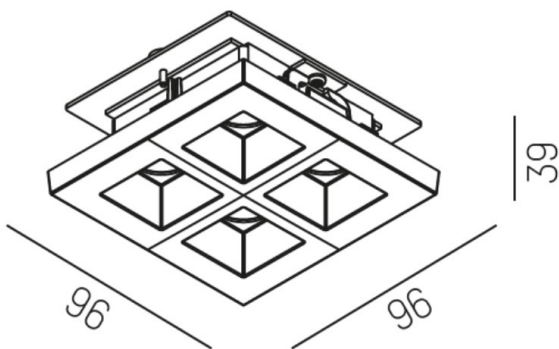

GRID

629-3012196

GRID R RECESSED SPOTLIGHT made of metal, black, similar to RAL 9005, lens optic with anti-glare grid beam 15°, light output direct, UGR <19, without converter, max. 700mA, dimmability: see converter, IP20 please order accessories separately

DRAWING

TECHNICAL DETAILS

Bulb type	LED 9W
Luminous flux [lm]	590
Current sec. [mA]	700
Colour temp. [K]	3000K
CRI	>90
UGR	<19
Optics	lens optics with glare control louvre
Designer	INHOUSE
Converter	without converter
Dimming	see converter
Light output	direct
Beam angle [°]	15°
Material	metal
Width [mm]	96
Height [mm]	39
IP protection class	IP20
Voltage class	protection cl. II
Net weight [kg]	0,19
Colour lamp	black
RAL	9005
EAN-Number	9008905616471
Lifetime [h]	L80 B10 50 000
Energy efficiency cl.	G