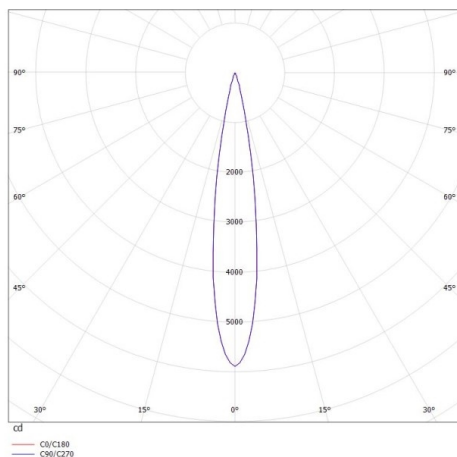

GRID

629-3012196

GRID R RECESSED SPOTLIGHT made of metal, black, similar to RAL 9005, lens optic with anti-glare grid beam 15°, light output direct, UGR <19, without converter, max. 700mA, dimmability: see converter, IP20 please order accessories separately

DRAWING

TECHNICAL DETAILS

Bulb type	LED 9W
Luminous flux [lm]	590
Current sec. [mA]	700
Colour temp. [K]	3000K
CRI	>90
UGR	<19
Optics	lens optics with glare control louvre
Designer	INHOUSE
Converter	without converter
Dimming	see converter
Light output	direct
Beam angle [°]	15°
Material	metal
Width [mm]	96
Height [mm]	39
IP protection class	IP20
Voltage class	protection cl. II
Net weight [kg]	0,19
Colour lamp	black
RAL	9005
EAN-Number	9008905616471
Lifetime [h]	L80 B10 50 000
Energy efficiency cl.	G

LIGHT DISTRIBUTION CURVE

The values are rated values. Power and luminous flux are initially subject to a tolerance of +/- 10%. Colour temperature tolerance: +/- 150 K. The values apply to an ambient temperature of 25°C unless otherwise specified.