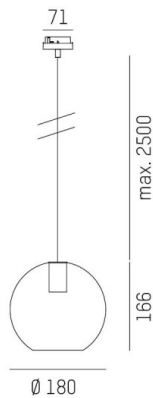

## LOON

636-0191124000600

LOON MINI BALL VOLARE SUSPENSION WITH 2-PH VOLARE ADAPTER made of metal, black, shade made of hand-blown glass amber, light output direct, dimmability: not dimmable, cable black, fabric, adapter/ceiling base grey, pendant length 2500mm, IP20

## DRAWING

## TECHNICAL DETAILS

Bulb type	AGL P45 4W
No. of bulb holders	1x
Socket	E14
Optics	hand-blown glass
Designer	INHOUSE
Dimming	not dimmable
Light output	direct
Voltage [V]	220-240V 50/60HZ
Material	metal
Length [mm]	180
Pendant length [mm]	2500
IP protection class	IP20
Voltage class	protection cl. I
Net weight [kg]	0,86
Colour lamp	black
RAL	9005
Colour of glass/shade	amber
Colour adapter/ceiling base	grey
Electric wire	black, fabric
EAN-Number	9010506729986

## LIGHT DISTRIBUTION CURVE

The values are rated values. Power and luminous flux are initially subject to a tolerance of +/- 10%. Colour temperature tolerance: +/- 150 K. The values apply to an ambient temperature of 25°C unless otherwise specified.