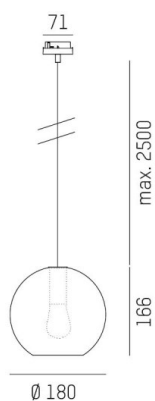

## LOON

636-0191136000600

LOON MINI BALL VOLARE SUSPENSION WITH 2-PH VOLARE ADAPTER made of metal, black, similar to RAL 9005, shade made of hand-blown glass brown, light output direct, dimmability: not dimmable, cable black, fabric, adapter/ceiling base black, pendant length 2500mm, IP20

## DRAWING

## TECHNICAL DETAILS

Bulb type	AGL P45 4W
No. of bulb holders	1x
Socket	E14
Optics	hand-blown glass
Designer	INHOUSE
Dimming	not dimmable
Light output	direct
Voltage [V]	220-240V 50/60HZ
Material	metal
Length [mm]	180
Pendant length [mm]	2500
IP protection class	IP20
Voltage class	protection cl. I
Net weight [kg]	0,97
Colour lamp	black
RAL	9005
Colour of glass/shade	brown
Colour adapter/ceiling base	black
Electric wire	black, fabric
EAN-Number	9010506729993

## LIGHT DISTRIBUTION CURVE

The values are rated values. Power and luminous flux are initially subject to a tolerance of +/- 10%. Colour temperature tolerance: +/- 150 K. The values apply to an ambient temperature of 25°C unless otherwise specified.