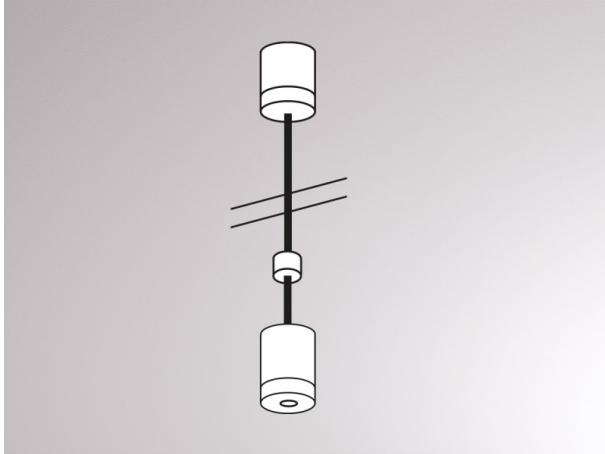

## VOLARE

652-0020300001

galvanised chrome, cord length = max. 1000mm, can be cut to any length.

## DRAWING

## TECHNICAL DETAILS

Designer	Doc Form
Dimming	not dimmable
Material	metal
Length [mm]	12
Pendant length [mm]	1000
IP protection class	IP20
Net weight [kg]	0,02
Colour lamp	chrome
EAN-Number	9008905681554