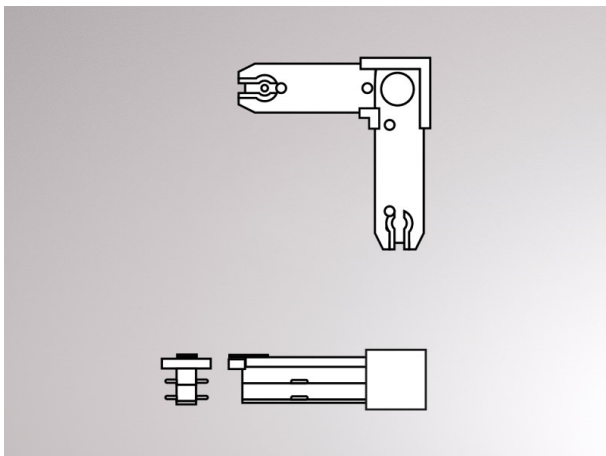

VOLARE

652-0030400066

90° connector, aluminium, black powder-coated, 4x1,5mm², for electric connection without distances between 2 tracks.

DRAWING

TECHNICAL DETAILS

Designer	Doc Form
Dimming	not dimmable
Voltage [V]	220-240V 50/60HZ 2x10A
Material	metal
Length [mm]	25
Width [mm]	15
Height [mm]	15
IP protection class	IP20
Net weight [kg]	0,06
Colour lamp	black chrome
RAL	9005
EAN-Number	9010870142749

LIGHT DISTRIBUTION CURVE

The values are rated values. Power and luminous flux are initially subject to a tolerance of +/- 10%. Colour temperature tolerance: +/- 150 K. The values apply to an ambient temperature of 25°C unless otherwise specified.