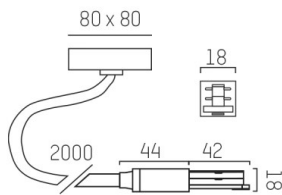

VOLARE

652-0040700006

cable end power feed with ceiling base, black powder-coated, cable length = max. 2000mm, LxWxH: 80x80x30mm, 5x1,5mm², can be cut to any length

DRAWING

TECHNICAL DETAILS

Designer	Doc Form
Dimming	not dimmable
Voltage [V]	220-240V 50/60HZ 2x10A
Material	metal
Length [mm]	44
Width [mm]	18
Height [mm]	18
Pendant length [mm]	2000
IP protection class	IP20
Voltage class	protection cl. I
Net weight [kg]	0,50
Colour lamp	black
RAL	9005
EAN-Number	9008905681394

LIGHT DISTRIBUTION CURVE

The values are rated values. Power and luminous flux are initially subject to a tolerance of +/- 10%. Colour temperature tolerance: +/- 150 K. The values apply to an ambient temperature of 25°C unless otherwise specified.