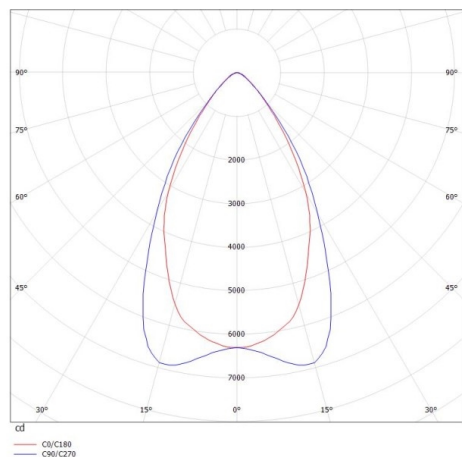

TRAIL TRACK

666-1001030314060

TRAIL TRACK TRACK SPOTLIGHT WITH 3 PH ADAPTER made of aluminium, black, similar to RAL 9005, linear optics beam 60°, light output direct, UGR <22, with converter, max. 1050mA, dimmability: not dimmable, adapter/ceiling base black, IP20

DRAWING

TECHNICAL DETAILS

System perform. [W]	40
Bulb type	LED
Luminous flux [lm]	6590
Current sec. [mA]	1050
Colour temp. [K]	4000K
CRI	>80
UGR	<22
Optics	high quality linear optics
Designer	INHOUSE
Converter	with converter
Dimming	not dimmable
Light output	direct
Beam angle [°]	60°
Voltage [V]	220-240V 50/60Hz
Material	aluminium
Length [mm]	858
Width [mm]	64
Height [mm]	42
IP protection class	IP20
Voltage class	protection cl. II
Shock resistance	IK06
Net weight [kg]	0,93
Colour lamp	black
RAL	9005
Colour adapter/ceiling base	black
EAN-Number	9010506461602
Lifetime [h]	L80 B10 50 000
Energy efficiency cl.	C
No. of luminaires B16A	50

LIGHT DISTRIBUTION CURVE

The values are rated values. Power and luminous flux are initially subject to a tolerance of +/- 10%. Colour temperature tolerance: +/- 150 K. The values apply to an ambient temperature of 25°C unless otherwise specified.