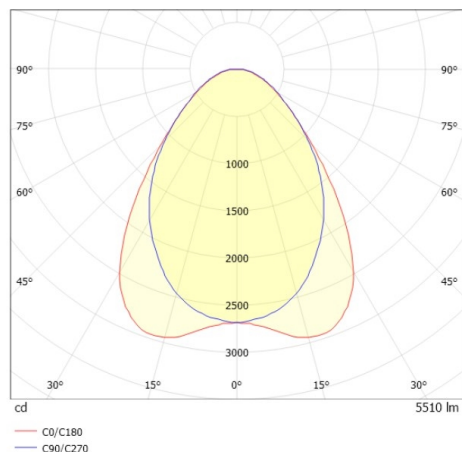

TRAIL TRACK

666-200103011304b

TRAIL TRACK TRACK SPOTLIGHT WITH 3 PH ADAPTER made of aluminium, grey, similar to RAL 9006, linear optics beam 90°, light output direct, swiveling 350°, with converter, max. 1050mA, dimmability: Smart bluetooth, adapter/ceiling base grey, IP20

DRAWING

TECHNICAL DETAILS

System perform. [W]	40
Bulb type	LED
Luminous flux [lm]	5510
Current sec. [mA]	1050
Colour temp. [K]	2700K
CRI	>80
Optics	high quality linear optics
Designer	INHOUSE
Converter	with converter
Light output	direct
Beam angle [°]	90°
Voltage [V]	220-240V 50/60Hz
Material	aluminium
Length [mm]	858
Width [mm]	64
Height [mm]	42
IP protection class	IP20
Voltage class	protection cl. II
Shock resistance	IK06
Net weight [kg]	1,03
Colour lamp	grey
RAL	9006
Colour adapter/ceiling base	grey
EAN-Number	9010506843613
Lifetime [h]	L80 B10 50 000
Energy efficiency cl.	C
No. of luminaires B16A	50

LIGHT DISTRIBUTION CURVE

The values are rated values. Power and luminous flux are initially subject to a tolerance of +/- 10%. Colour temperature tolerance: +/- 150 K. The values apply to an ambient temperature of 25°C unless otherwise specified.